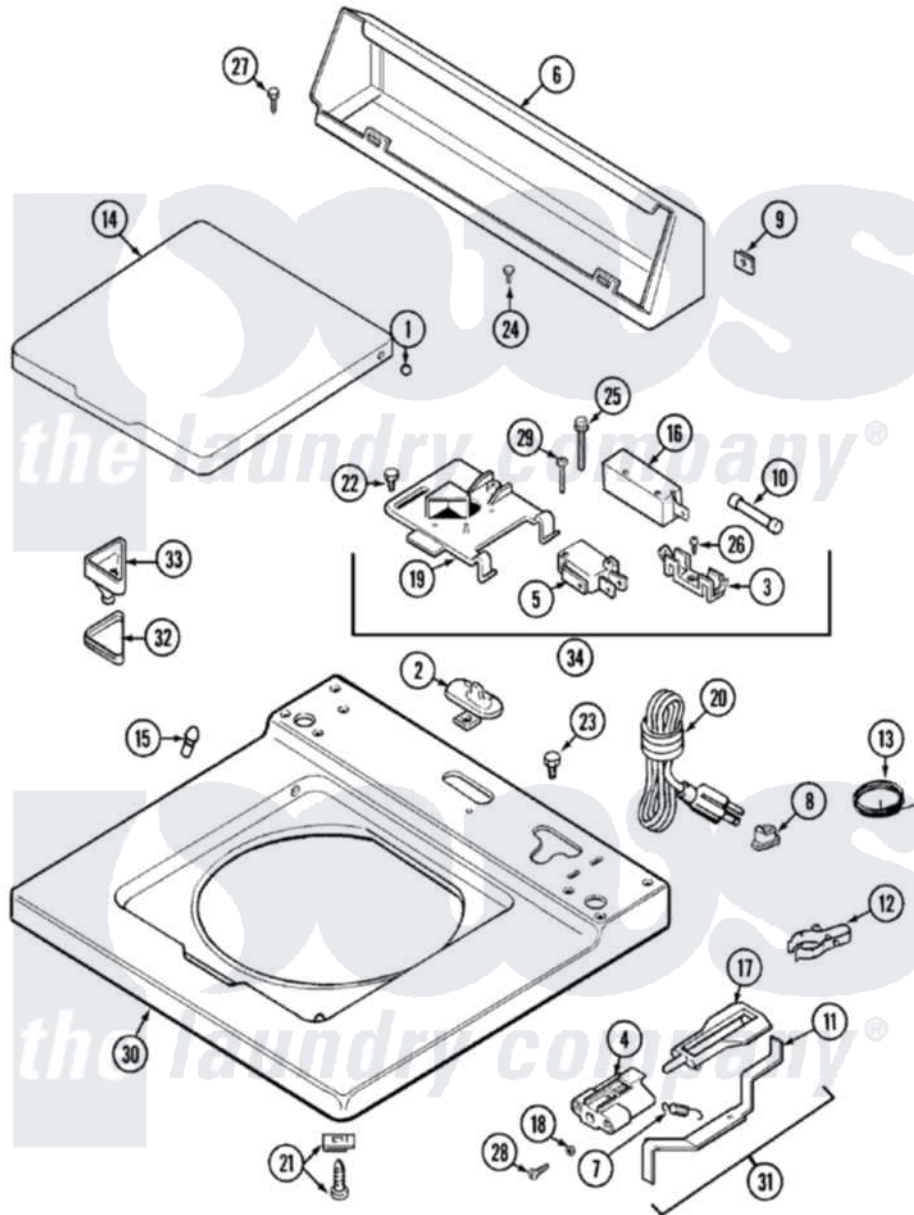

Maytag LAT6914AAM 05 - TOP (LAT8904AAM & LAT6914AAM)

Maytag Residential Maytag LAT6914AAM Washer Parts Parts Diagram 05 - TOP (LAT8904AAM & LAT6914AAM)
 Click on the part number to view part

Item	Original Part Number	Replaced By	Status	Part Description
1	211726			Hinge, Ball Lid
2	207159	489355		Screw, 8 X 1/2
"	22001298			Cap, Top Cover
3	207167			Block, Fuse
4	216256		Not Available	BRACKET, UNBALANCE
5	207166			Switch, Check
6	205635L		Not Available	CONSOLE (ALM)
7	213720			Spring, Lid Switch
8	211881			Grommet, Cord Part Not Used-Gas Models Only
9	215075			Fastener, Control Panel To Console
10	207168	22001682		Switch Assembly, Lid W/4amp Fuse
11	22001136			Lever, Unbalance
12	301548			Clamp, Ground Wire
13	311155			Ground Wire And Clamp

14	22001029	Not Available	LID (CANADA-ALM)---NA
"	22001207	Not Available	LID W/LEGEND (ALM)---NA
15	212716		Bumper, Lid
16	205415	279347	Switch-Lid
17	216255		Plunger, Lid Switch
18	211500		Washer, Bracket To Top Cover
19	Y215699	22001678	Bracket, Switch And Fuse
20	208194	22003062	Cord, Power
21	204445		Screw And Fastener Assembly
22	207159	489355	Screw, 8 X 1/2
23	315483	3370225	Screw
24	216423	3370225	Screw
25	213501		Screw, No.6-20 X 1-1/8 Inch
26	Y311711		Screw, Fuse Block
27	Y313559		Screw
28	910182	25-7809	Screw, No.6-20 1/2 Flthd Torx
29	22001352		Screw, Check Switch
30	22001120		Top, Main ----NA
31	22001311		Unbalance Lever Assembly
32	215374	Not Available	GASKET FOR BLEACH CUP
33	22001200	22001008	Cup, Bleach
34	207176	22001682	Switch Assembly, Lid W/4amp Fuse