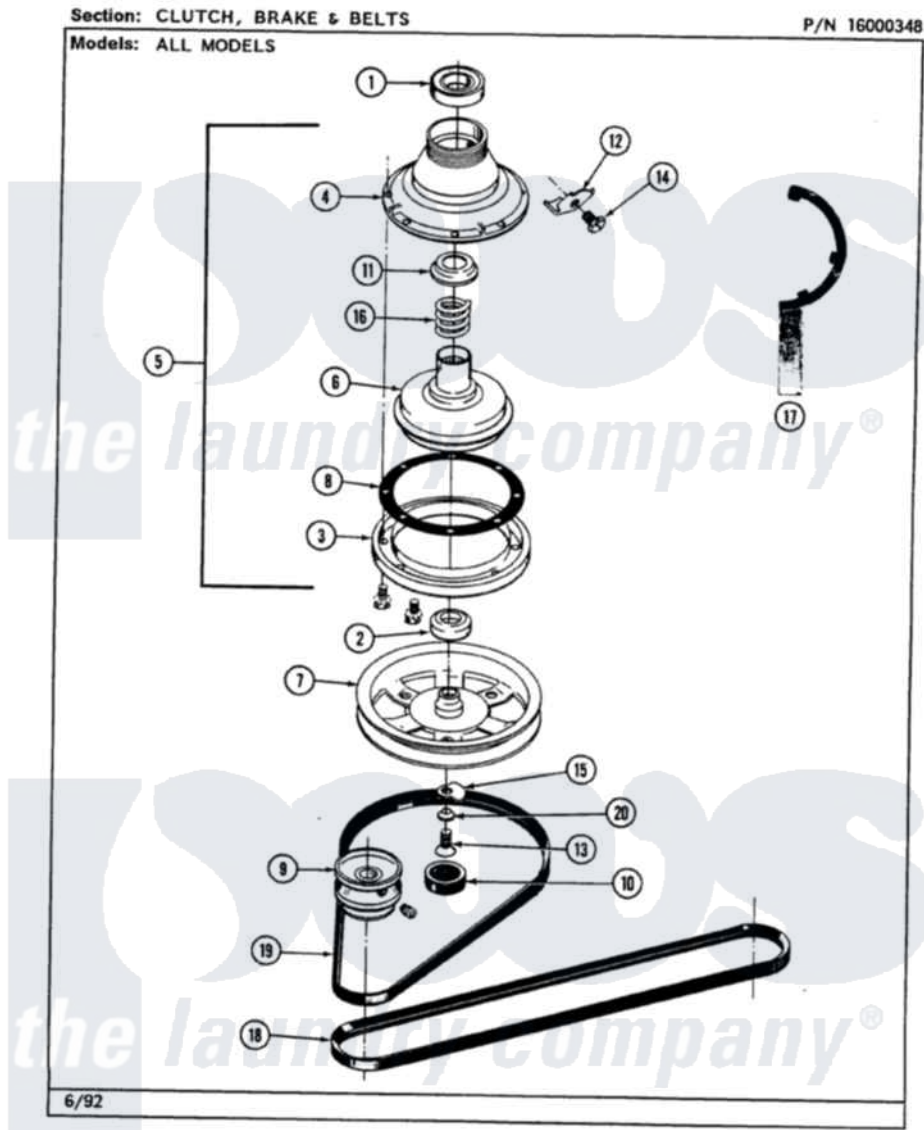

# Maytag LAT7300AAL 03 - CLUTCH, BRAKE & BELTS

42

Maytag Residential Maytag LAT7300AAL Washer Parts Parts Diagram 03 - CLUTCH, BRAKE & BELTS  
Click on the part number to view part

Item	Original Part Number	Replaced By	Status	Part Description
1	Y200720	<a href="#">22003441</a>		Bearing, Rear
2	<a href="#">200835</a>			Bearing, Brake Rotor
3	211043	<a href="#">6-2011900</a>		Brake Asse
"	211000			SCREW, BRAKE DRUM (HEX HEAD)
4	211045	<a href="#">6-2011900</a>		Brake Asse
5	201190	<a href="#">6-2011900</a>		Brake Asse
6	201126	<a href="#">6-2011900</a>		Brake Asse
7	211059	<a href="#">6-2301530</a>		Pulley
8	211042	<a href="#">6-2011900</a>		Brake Asse
9	<a href="#">Y053241</a>			Set Screw, Motor Pulley
"	200816	<a href="#">6-2008160</a>		Pulley- MO
10	211038		Not Available	CAP, OIL RETAINER
11	211039	<a href="#">6-2011900</a>		Brake Asse
12	<a href="#">213325</a>			Clip, Retaining
13	211375	<a href="#">681582</a>		Screw
14	<a href="#">213326</a>			Bolt, Sems Retaining Clip

15	<a href="#">211089</a>		Lug, Stop Pulley
16	211041	<a href="#">6-2011900</a>	Brake Asse
17	Y038315	<a href="#">038315</a>	Tool
18	<a href="#">211124</a>		Part Not Used
19	<a href="#">211125</a>		V Belt, DiVe Pulley
20	211090	<a href="#">22003555</a>	Washer, Stop Lug