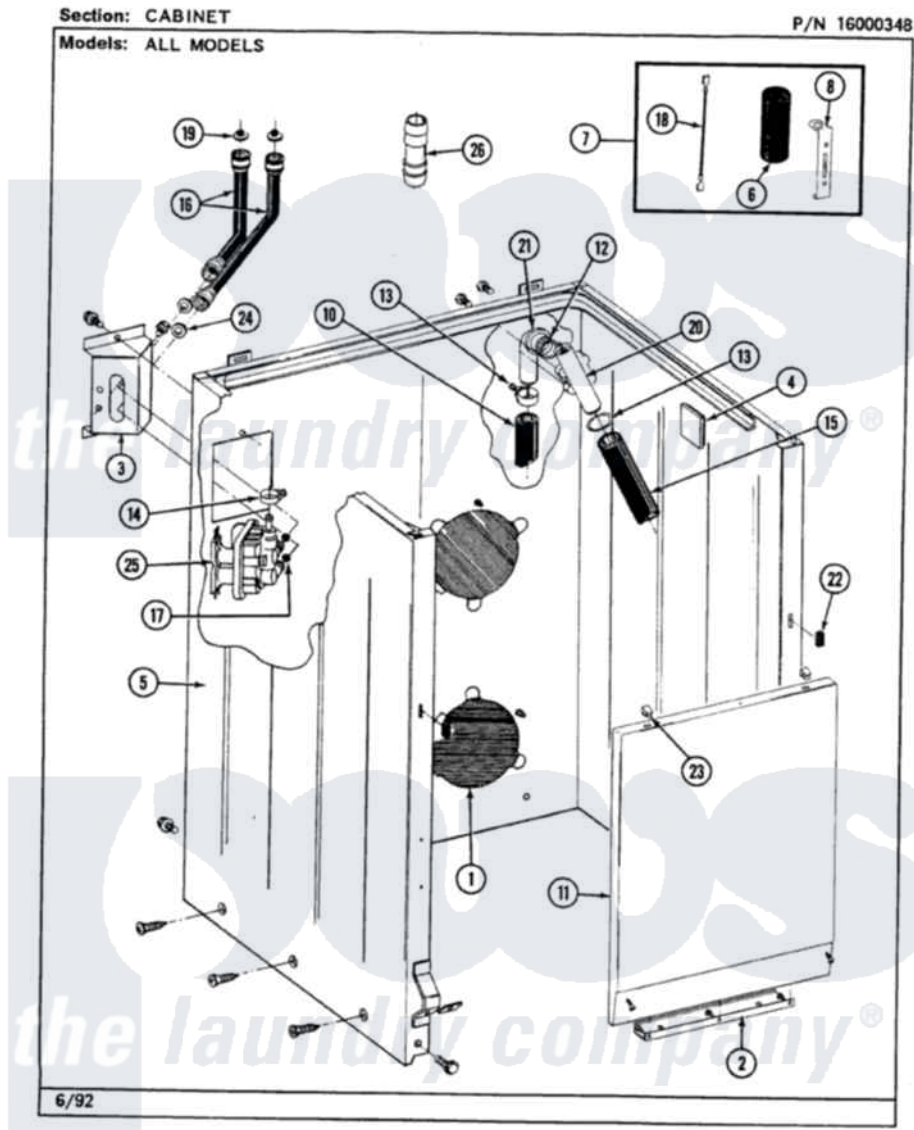

Maytag LAT7300AGW 02 - CABINET

30

Maytag [Residential Maytag LAT7300AGW Washer Parts](#) Parts Diagram 02 - CABINET
 Click on the part number to view part

Item	Original Part Number	Replaced By	Status	Part Description
1	211878		Not Available	PLATE, ACCESS
"	211294	90767		Screw, 8A X 3/8 HeX Washer Head Tapping
2	213846			Guard, Belt
"	211294	90767		Screw, 8A X 3/8 HeX Washer Head Tapping
3	212276	W10116760		Screw
"	214812	22002361		Bracket, Water Valve
4	215058			Pad, Cabinet Bumper
5	203319	22203319		Cabinet
"	204439			Screw And Fstner Assembly
"	213122	27001200		Screw
"	213121	3400111		Screw, 12-14 X 5/8
"	213007			Xfor Cabinet See Cabinet, Back
6	Y200832			Capacitor
7	206103			Capacitor Kit

8	211149		Clip, Capacitor
9	202861	202860	Inlet Hose Assembly
10	216017		Hose, Drain
"	Y059149		(7/8" I.D. CARTON OF 50 FT.)
11	212998		Not Available
12	214765		PANEL, FRONT (WHT)
13	200908	285655	Gasket, Siphon Break
14	201575		Clamp, Hose
15	214767	22001448	Clamp, Hose
16	202860		Hose, Pump
"	200672	76314	Inlet Hose Assembly
17	214337	96160	Hose, Inlet 6 Ft. Hose With Elbow
18	203237		Screen
19	200961	12001413	No. 17 Wire With Terminal
20	206638		Strainer And Washer Kit
"	Y014874		Siphon Break
21	Y216016	W10116738	Screw, Idler Arm And Sleeve
22	214376	22002331	Elbow
23	212982	22001650	Spacer, Front Panel
24	Y013783		Fastener, Spring
25	205613		Washer, Inlet Hose
"	212276	W10116760	Water Valve
26	Y216015		Screw
			Coupling, Hose