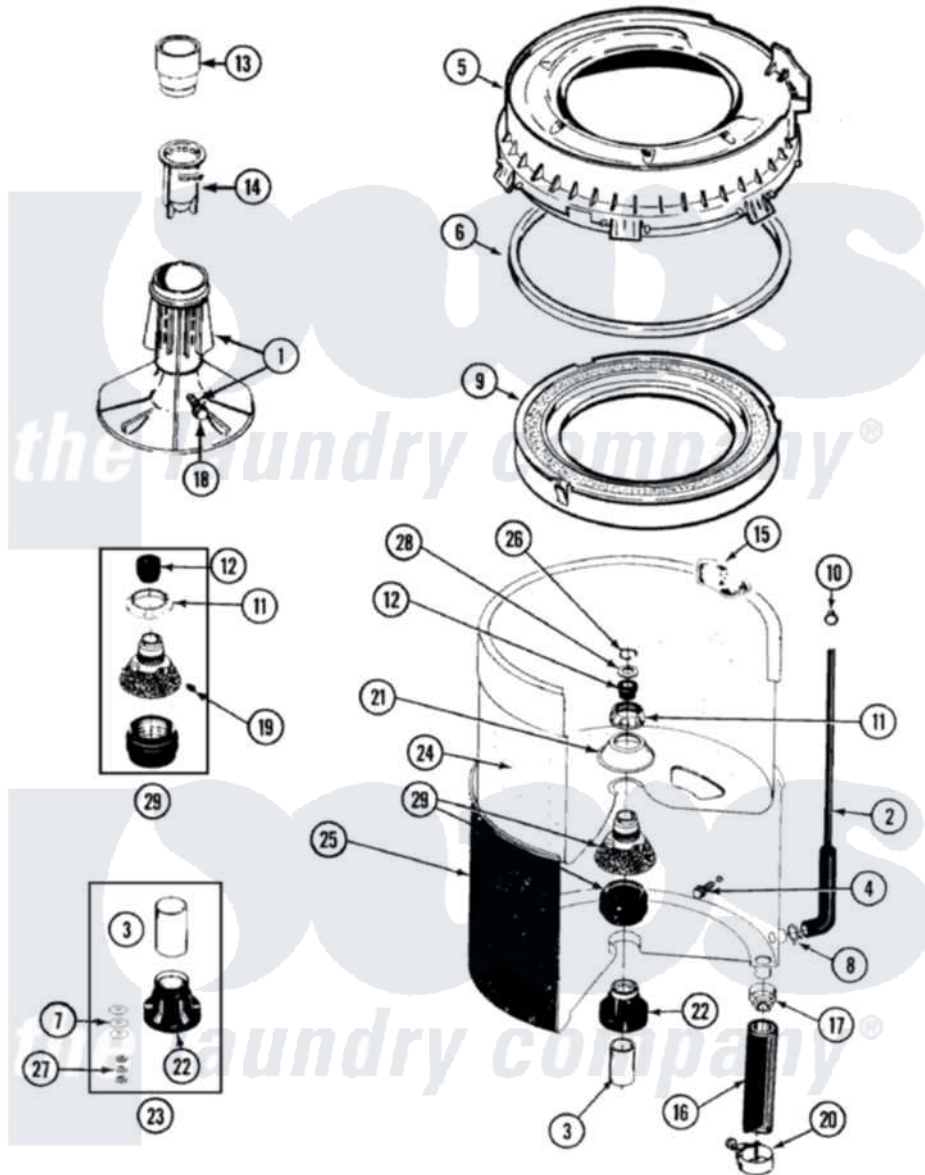

# Maytag LAT7304AAE 07 - TUB

Maytag [Residential Maytag LAT7304AAE Washer Parts](#) Parts Diagram 07 - TUB  
 Click on the part number to view part

Item	Original Part Number	Replaced By	Status	Part Description
1	<a href="#">207538</a>			Agitator W/Lock Screw
2	22001036	<a href="#">22001619</a>		Tube, Water Level Switch
3	<a href="#">211130</a>			Bearing Liner, Tub Bearing
4	200744	<a href="#">W10175939</a>		Bolt
"	205254	<a href="#">W10175938</a>		Bolt
5	<a href="#">22001299</a>			Tub Cover And Gasket Assembly
6	Y22001201	<a href="#">22001007</a>		Gasket, Cover To Tub
7	<a href="#">211100</a>			Washer, Outer Tub
8	<a href="#">211641</a>			Clamp, 1-1/16"
9	<a href="#">22001142</a>			Ring, Balance
10	410296	<a href="#">596669</a>		Clamp, Manifold
11	211047	<a href="#">6-2110472</a>		Nut- Clamp
12	Y0A4298	<a href="#">6-0A57420</a>		Seal- Agitator
13	<a href="#">22001295</a>			Housing, Dispenser
14	<a href="#">22001294</a>			Cup, Dispensing
15	<a href="#">207219</a>			Filter, Self-Cleaning

16	<a href="#">Y212989</a>		Hose, Outer Tub To Pump
17	201011	<a href="#">285655</a>	Clamp, Hose
18	206478	Not Available	SCREW & WASHER FOR AGITATOR
19	211618	<a href="#">22001423</a>	Set Screw, Mounting Stem
20	202574	<a href="#">3367052</a>	Clamp, Hose
21	<a href="#">211210</a>		Washer, Clamping Nut
22	200824	<a href="#">6-2040130</a>	Tub Bearin
23	204013	<a href="#">6-2040130</a>	Tub Bearin
24	22001140	<a href="#">Y2201881</a>	Tub, Inner Short White SP
25	22001115	<a href="#">22003312</a>	Tub, Outer
26	<a href="#">Y015667</a>		Retaining Ring
27	<a href="#">Y054867</a>		Washer, Lock
28	<a href="#">Y015666</a>		Washer, Retaining -
29	204012	<a href="#">6-2095720</a>	Mounting S