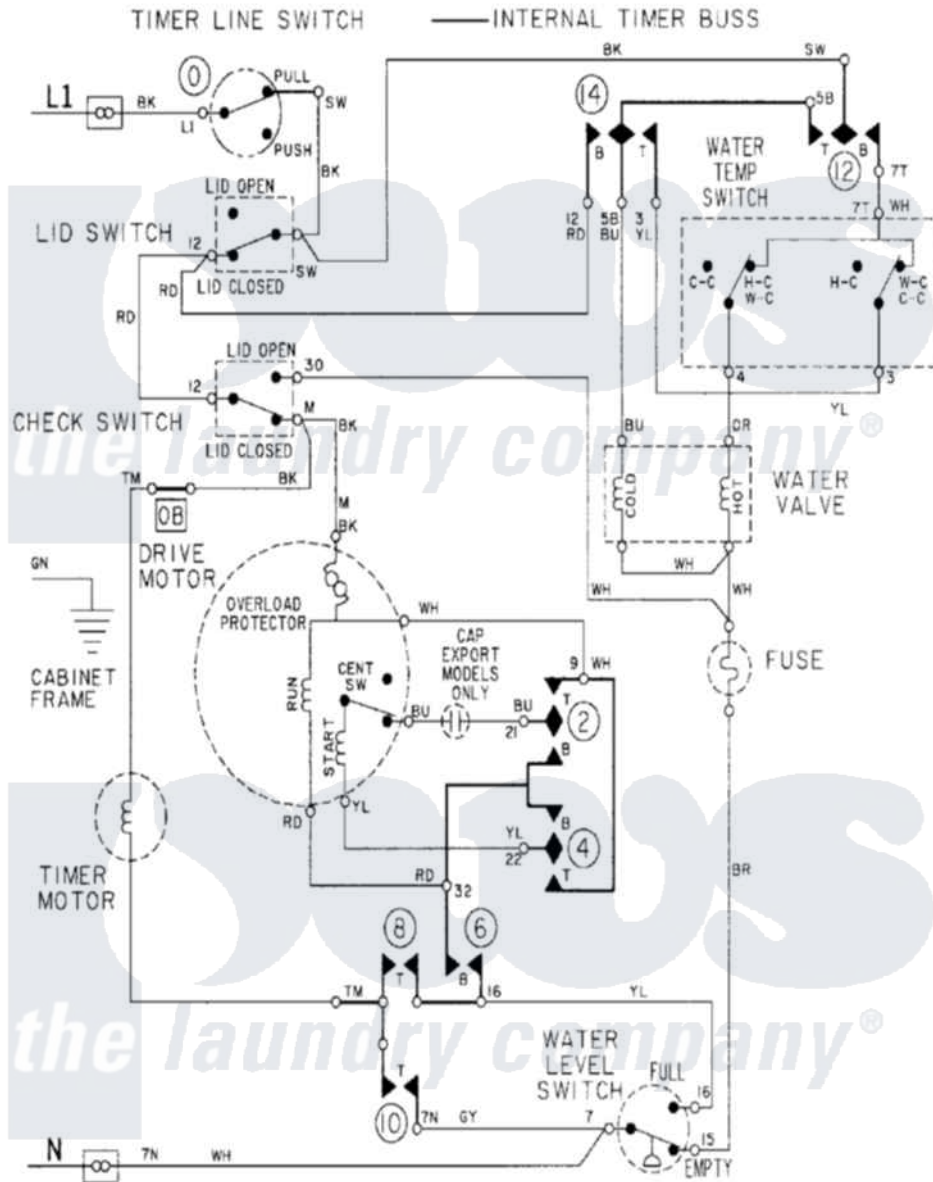

Maytag LAT7304DAL 08 - WIRING INFORMATION

Maytag Residential Maytag LAT7304DAL Washer Parts Parts Diagram 08 - WIRING INFORMATION
 Click on the part number to view part

Item	Original Part Number	Replaced By	Status	Part Description
NI	15001005		Not Available	WIRING INFORMATION