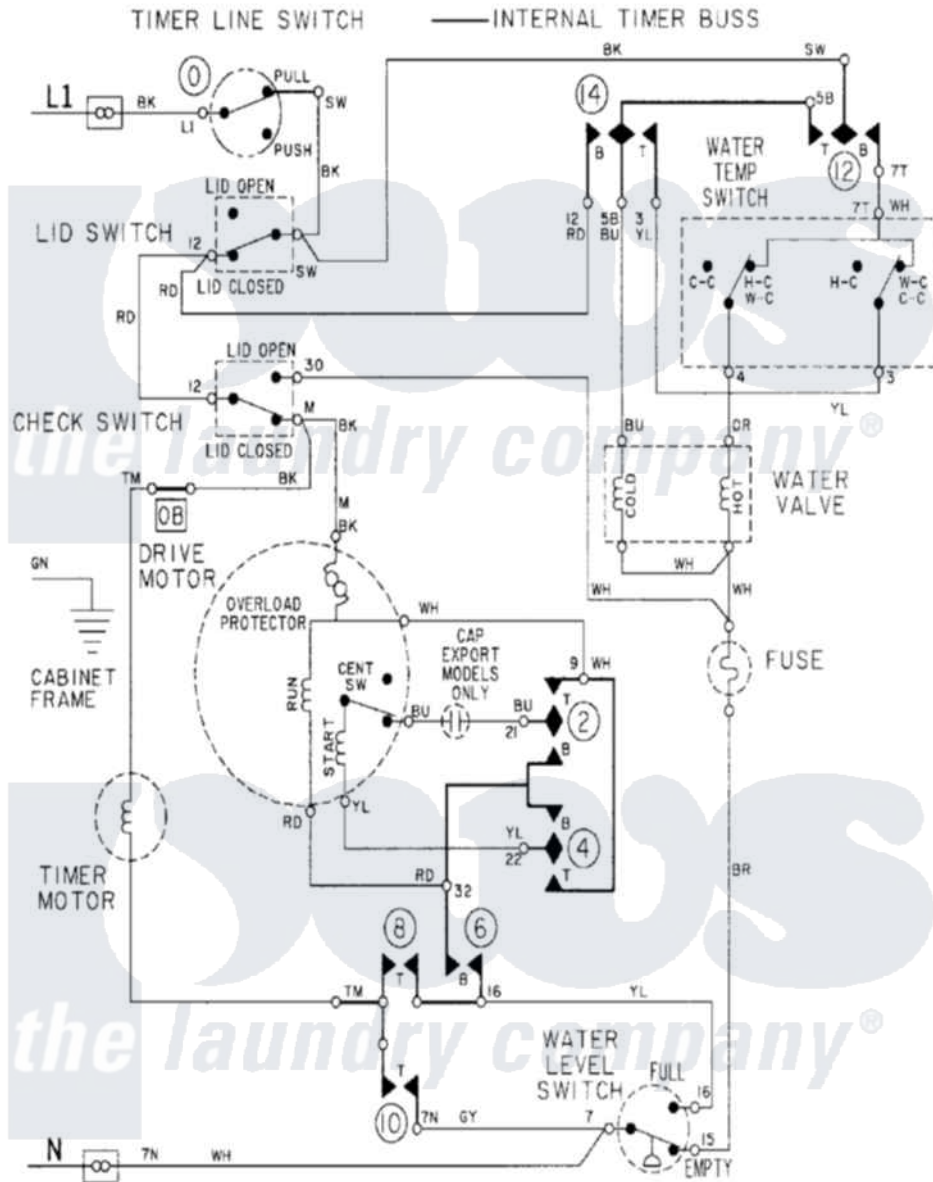

# Maytag LAT7304EGE 08 - WIRING INFORMATION

Maytag Residential Maytag LAT7304EGE Washer Parts Parts Diagram 08 - WIRING INFORMATION  
 Click on the part number to view part

Item	Original Part Number	Replaced By	Status	Part Description
NI	15001005		Not Available	WIRING INFORMATION