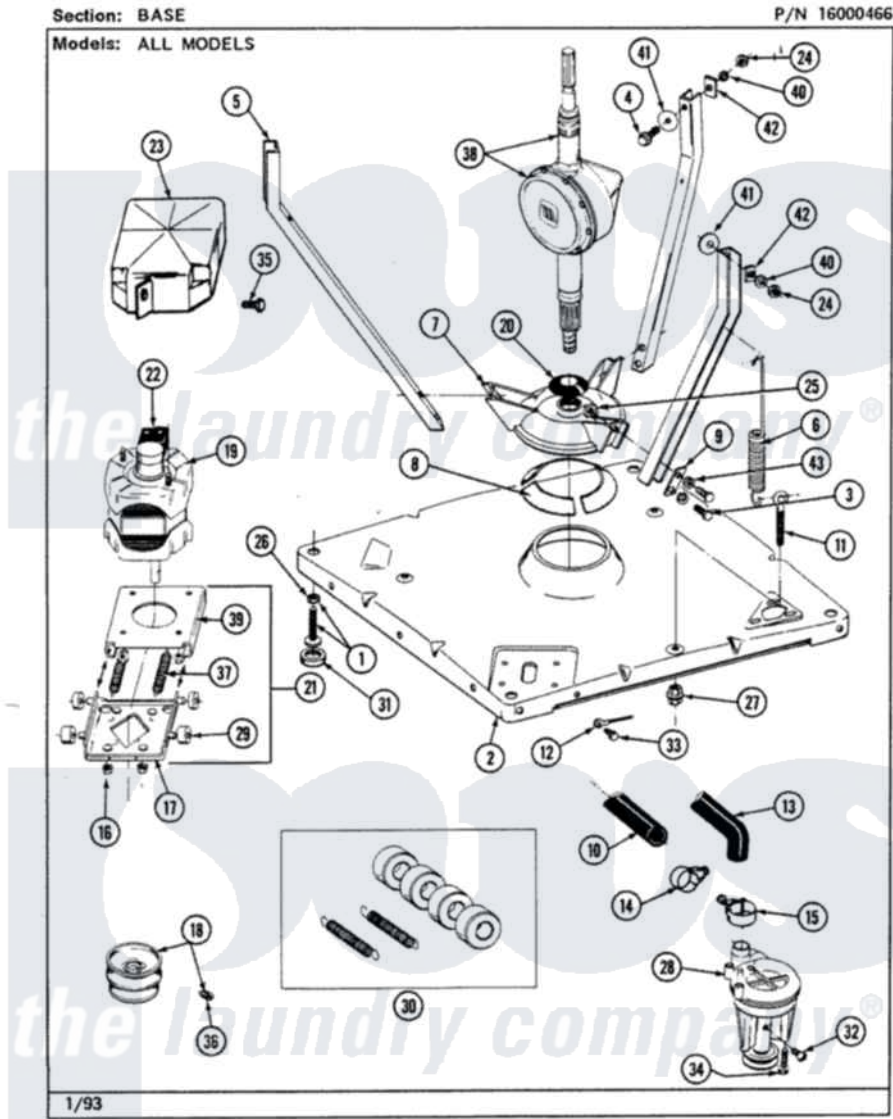

Maytag LAT7793ABL 01 - BASE

Maytag Residential Maytag LAT7793ABL Washer Parts Parts Diagram 01 - BASE
 Click on the part number to view part

Item	Original Part Number	Replaced By	Status	Part Description
1	Y302699	22003428		Leg, Adjustable
2	203274			Base With Damper Pads
3	Y015627			Screw- Hex
4	205254	W10175938		Bolt
"	200744	W10175939		Bolt
5	213100		Not Available	PART NOT USED
6	213054			Centering Spring - 3 Used
7	203725			Damper W/Bolt And Clip
8	203956			Damper Pad Kit
9	213073			Washer, Double Brace
10	214767	22001448		Hose, Pump
11	213120	216416		Bolt, Eye/Centering Spring
12	204807			Ground Wire, Supp. Plte To Top Cover
13	Y212989			Hose, Outer Tub To Pump
14	200461	285655		Clamp, Hose
15	202574	3367052		Clamp, Hose