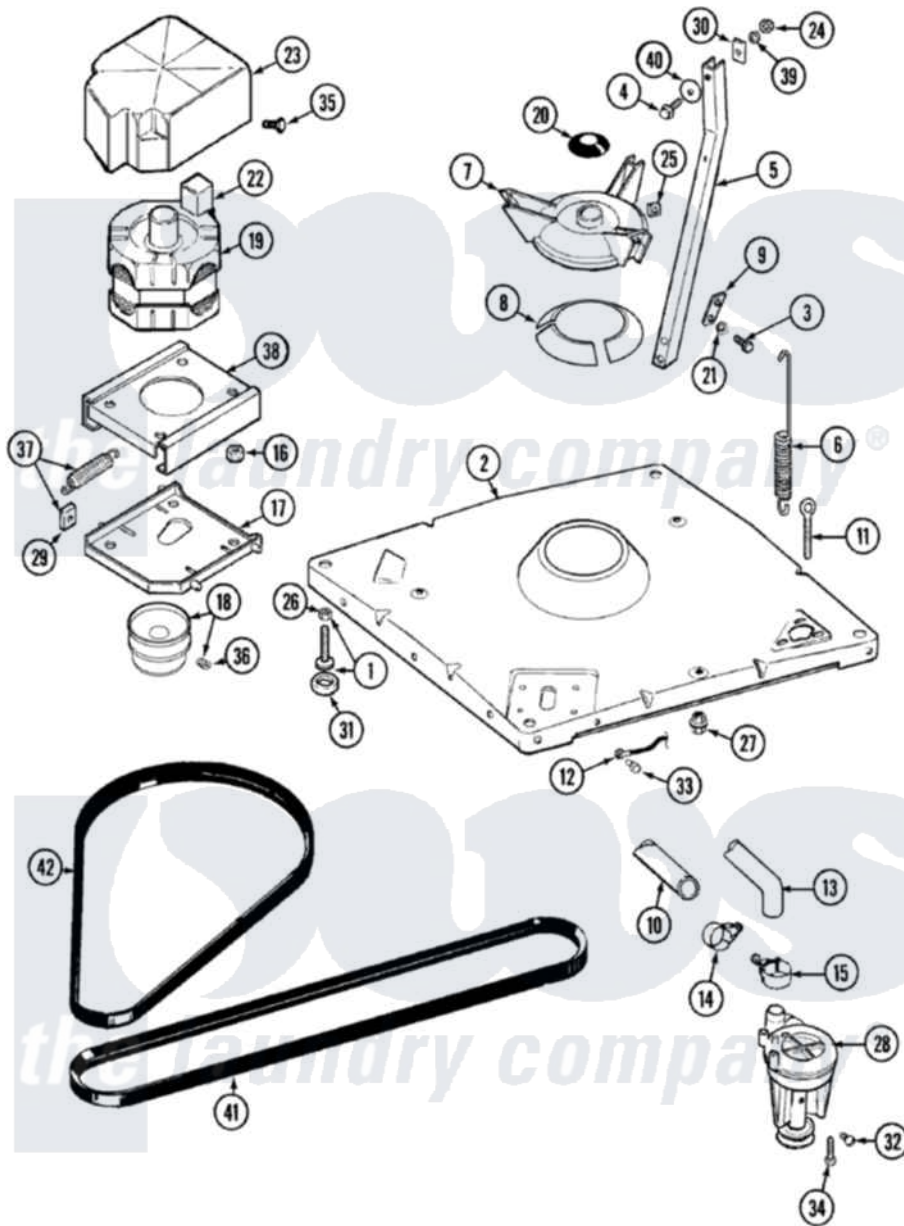

Maytag LAT8005AAE 01 - BASE

Maytag Residential Maytag LAT8005AAE Washer Parts Parts Diagram 01 - BASE
 Click on the part number to view part

Item	Original Part Number	Replaced By	Status	Part Description
1	Y302699	22003428		Leg, Adjustable
2	22001172	22002150		Base
3	Y015627			Screw- Hex
4	205254	W10175938		Bolt
"	200744	W10175939		Bolt
5	213053			Brace, Tub Part Not Used
6	22001300			Spring, Centering
7	203725			Damper W/Bolt And Clip
8	203956			Damper Pad Kit
9	213073			Washer, Double Brace
10	214767	22001448		Hose, Pump
11	216416			Bolt, Eye/Centering Spring
12	901220			Ground Wire
13	213045			Hose, Outer Tub Part Not Used
14	202574	3367052		Clamp, Hose
15	202574	3367052		Clamp, Hose

16	Y311426	3400029	Nut, Adapter Plate
17	22001301		Mount, Motor Lower-Assembly
18	200816	6-2008160	Pulley- MO
19	201805	12002351	Motor-Drve
20	211028	22001586	Deflector, Water
21	911852	486009	Lockwasher
22	206505	Not Available	PROD. No.201664-15, & No.205463-3.
"	205132	Not Available	SWITCH, MOTOR EXTERNAL START No.201664-14,205463- 4 & 201800-4
23	215098		Shield, Motor
24	Y052734		Nut, Carrage Bolts And Bracket
25	Y052785		Nut, Brace To Damper
26	210385		Lock Nut For Adjustable Leg
27	211949		Nut, Adjustment Eyebolt
28	202203	6-2022030	Pump As Pa
29	204998	205000	Roller And Spring Kit 4+Spr
30	212979	Not Available	WASHER, TUB BRACE
31	210684		Foot, Adjustable Leg
32	Y015408	22003235	Screw, Bearing Insert
33	912365	3370225	Screw
34	211880		Screw, HeX Head No.10 X 1/2 Inc
35	213121	3400111	Screw, 12-14 X 5/8
36	Y053241		Set Screw, Motor Pulley
37	205000		Roller And Spring Kit 4+Spr
38	206707	6-2097750	Trans Dee
39	214956		Motor Mount Assembly
40	Y054867		Washer, Lock
41	211100		Washer, Outer Tub