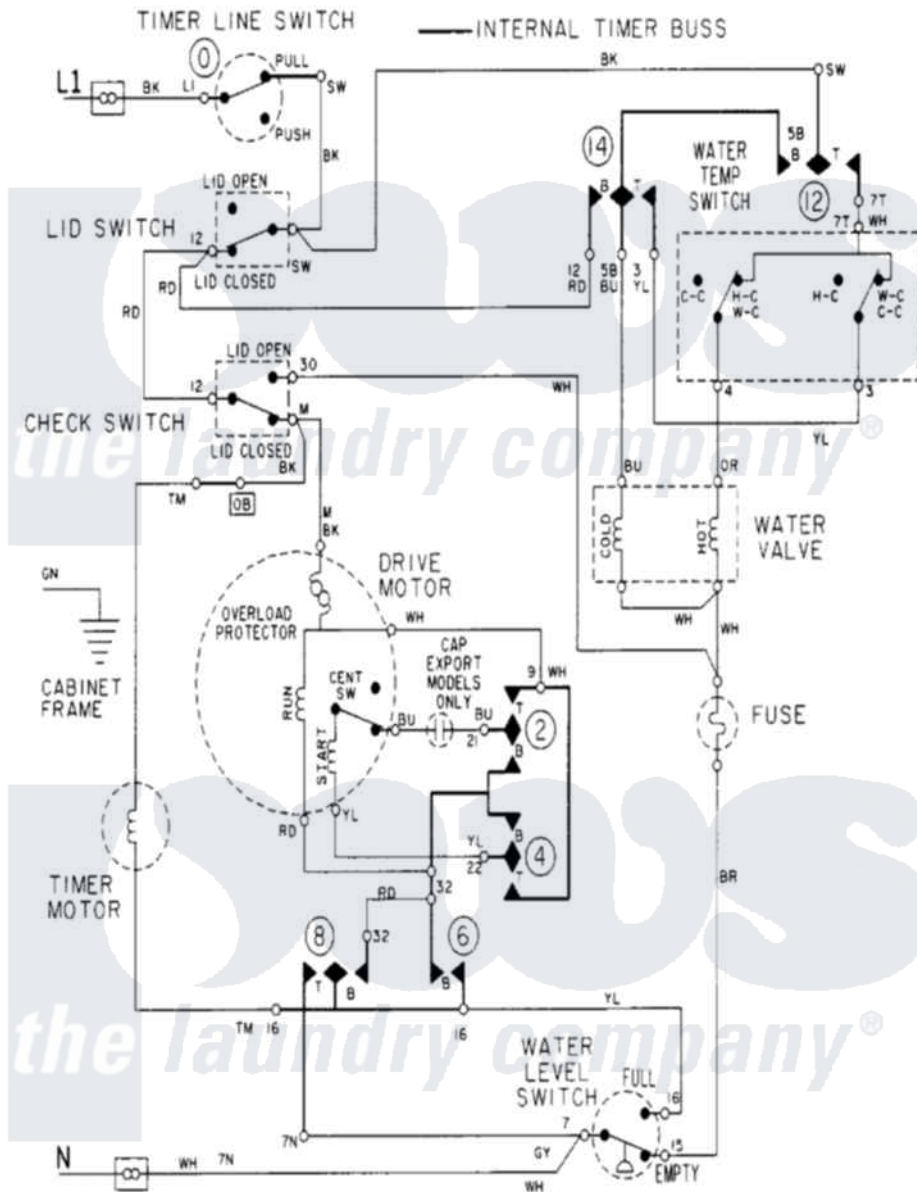

# Maytag LAT8006AAM 08 - WIRING INFORMATION

Maytag Residential Maytag LAT8006AAM Washer Parts Parts Diagram 08 - WIRING INFORMATION  
 Click on the part number to view part

Item	Original Part Number	Replaced By	Status	Part Description
NI	15002087		Not Available	WIRING INFORMATION
"	15001919		Not Available	WIRING INFORMATION