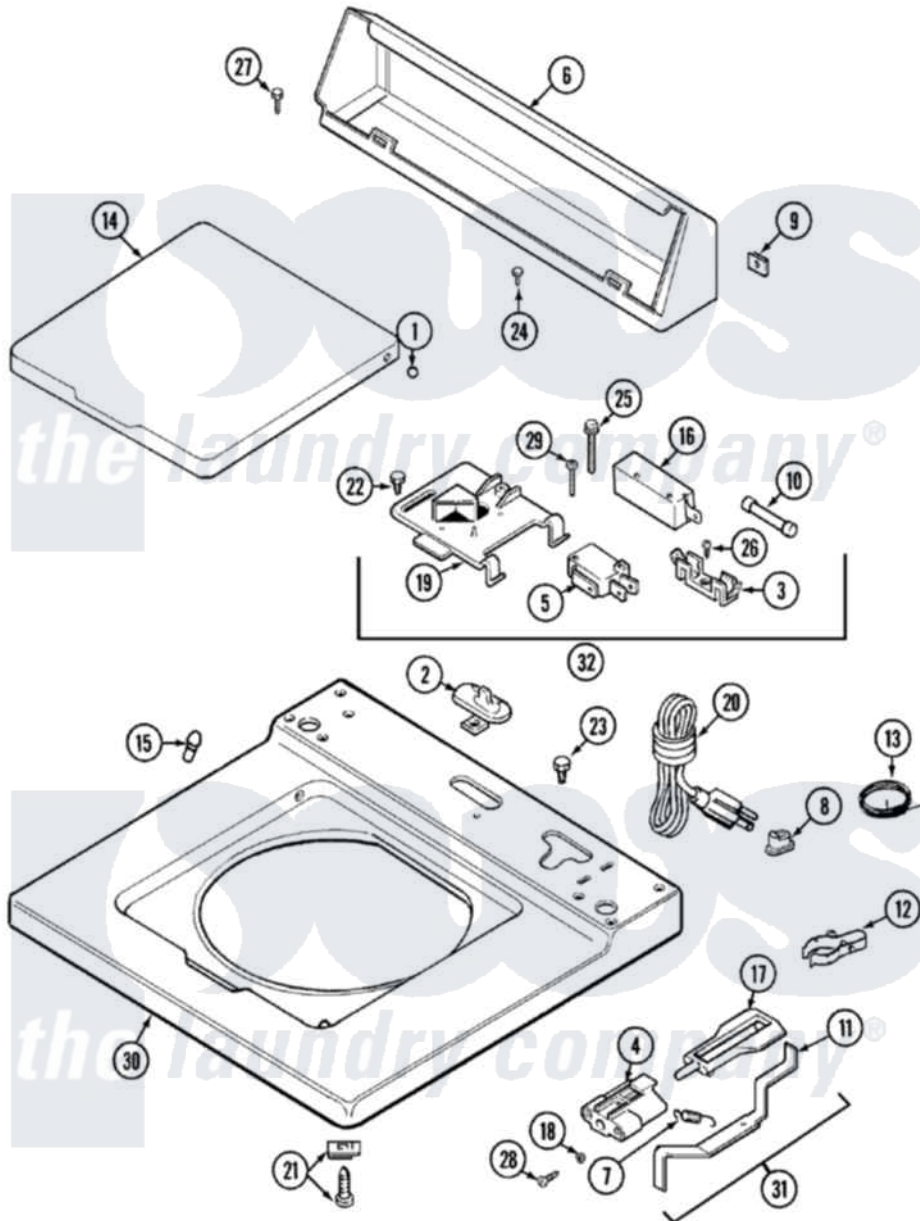

Maytag LAT8014AAL 05 - TOP

Maytag [Residential Maytag LAT8014AAL Washer Parts](#) Parts Diagram 05 - TOP
 Click on the part number to view part

Item	Original Part Number	Replaced By	Status	Part Description
1	211726			Hinge, Ball Lid
2	207159	489355		Screw, 8 X 1/2
"	22001298			Cap, Top Cover
3	207167			Block, Fuse
4	216256		Not Available	BRACKET, UNBALANCE
5	207166			Switch, Check
6	205635L		Not Available	CONSOLE (ALM)
7	213720			Spring, Lid Switch
8	211881			Grommet, Cord Part Not Used-Gas Models Only
9	215075			Fastener, Control Panel To Console
10	207168	22001682		Switch Assembly, Lid W/4amp Fuse
11	22001136			Lever, Unbalance
12	301548			Clamp, Ground Wire
13	311155			Ground Wire And Clamp

14	22001029		Not Available	LID (CANADA-ALM)---NA
"	22001207		Not Available	LID W/LEGEND (ALM)---NA
15	212716			Bumper, Lid
16	205415	279347		Switch-Lid
17	216255			Plunger, Lid Switch
18	211500			Washer, Bracket To Top Cover
19	Y215699	22001678		Bracket, Switch And Fuse
20	208194	22003062		Cord, Power
21	204445			Screw And Fastener Assembly
22	207159	489355		Screw, 8 X 1/2
23	315483	3370225		Screw
24	216423	3370225		Screw
25	213501			Screw, No.6-20 X 1-1/8 Inch
26	Y311711			Screw, Fuse Block
27	Y313559			Screw
28	910182	25-7809		Screw, No.6-20 1/2 Flthd Torx
29	22001352			Screw, Check Switch
30	22001118		Not Available	TOP, MAIN (ALM)---NA
31	22001311			Unbalance Lever Assembly
32	207176	22001682		Switch Assembly, Lid W/4amp Fuse