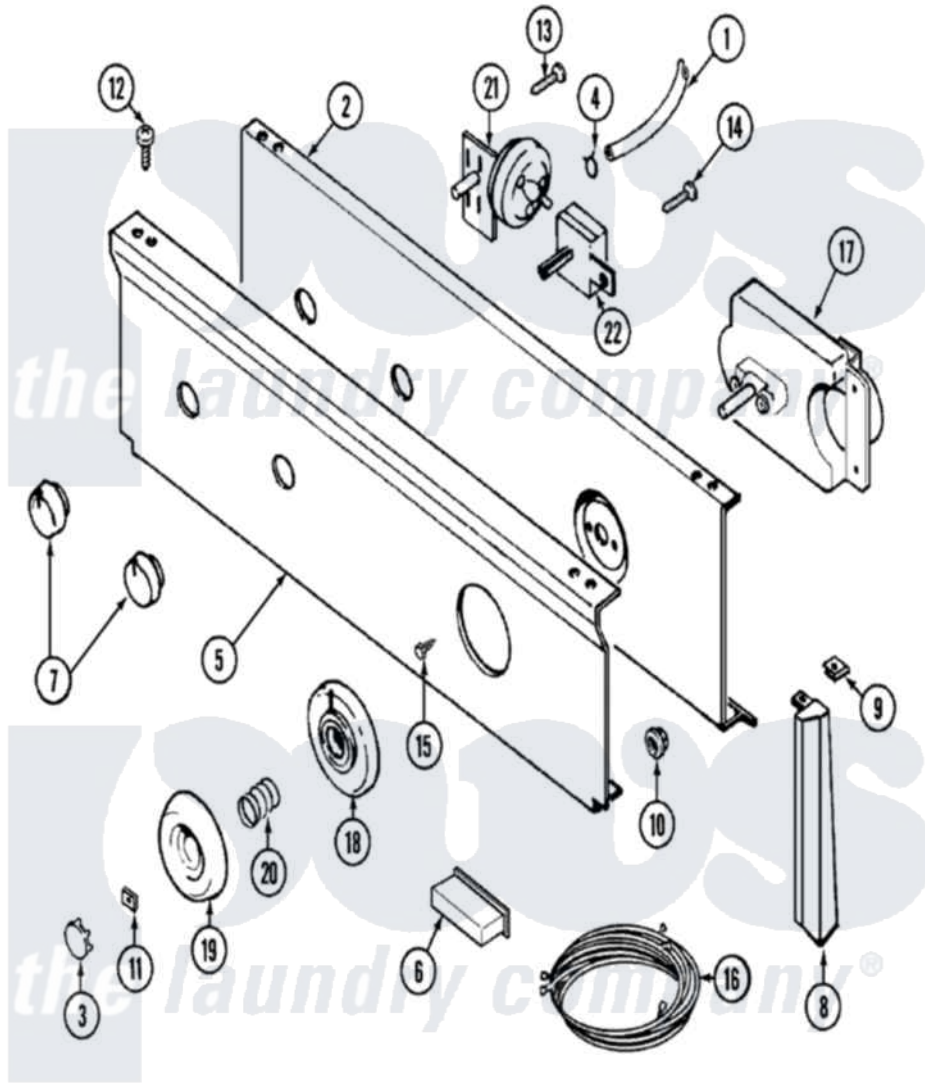

Maytag LAT8014AAM 04 - CONTROL PANEL

Maytag [Residential Maytag LAT8014AAM Washer Parts](#) Parts Diagram 04 - CONTROL PANEL
 Click on the part number to view part

Item	Original Part Number	Replaced By	Status	Part Description
1	22001036	22001619		Tube, Water Level Switch
2	22001132			Plate, Support
"	315483	3370225		Screw
"	204807			Ground Wire, Supp. Plte To Top Cover
3	216424		Not Available	CAP, KNOB (ALM)
4	410296	596669		Clamp, Manifold
5	22001490		Not Available	PANEL, CONTROL (ALM)
6	214897			Pad, Control Panel
7	22001269		Not Available	KNOB ASSY. (ALM)
8	22001293			End Cap, Control Panel
"	22001292	22001567		Cap, End
9	214894			Fastener, End Cap
10	214872			Palnut, End Cap Note: Nut, Lamp Holder
11	211605			Bezel, Timer Dial
12	210032			Screw, No.8 X 9/16 Ctsk Note:

12	210932		Screw, Inlet Duct
13	211168	W10139210	Screw, 8-18 X 5/16
14	211168	W10139210	Screw, 8-18 X 5/16
15	216412		Screw, Bracket To Timer
16	22001316		Wire Harness, Main
17	22001025		Timer RPR
18	22001266	Not Available	BEZEL, TIMER KNOB (ALM)
19	22001199	Not Available	KNOB ASSY. (ALM)
20	211065		Spring, Index Wheel
21	208206		Switch, Pressure
22	208283	Not Available	SWITCH, WATER TEMPERATURE