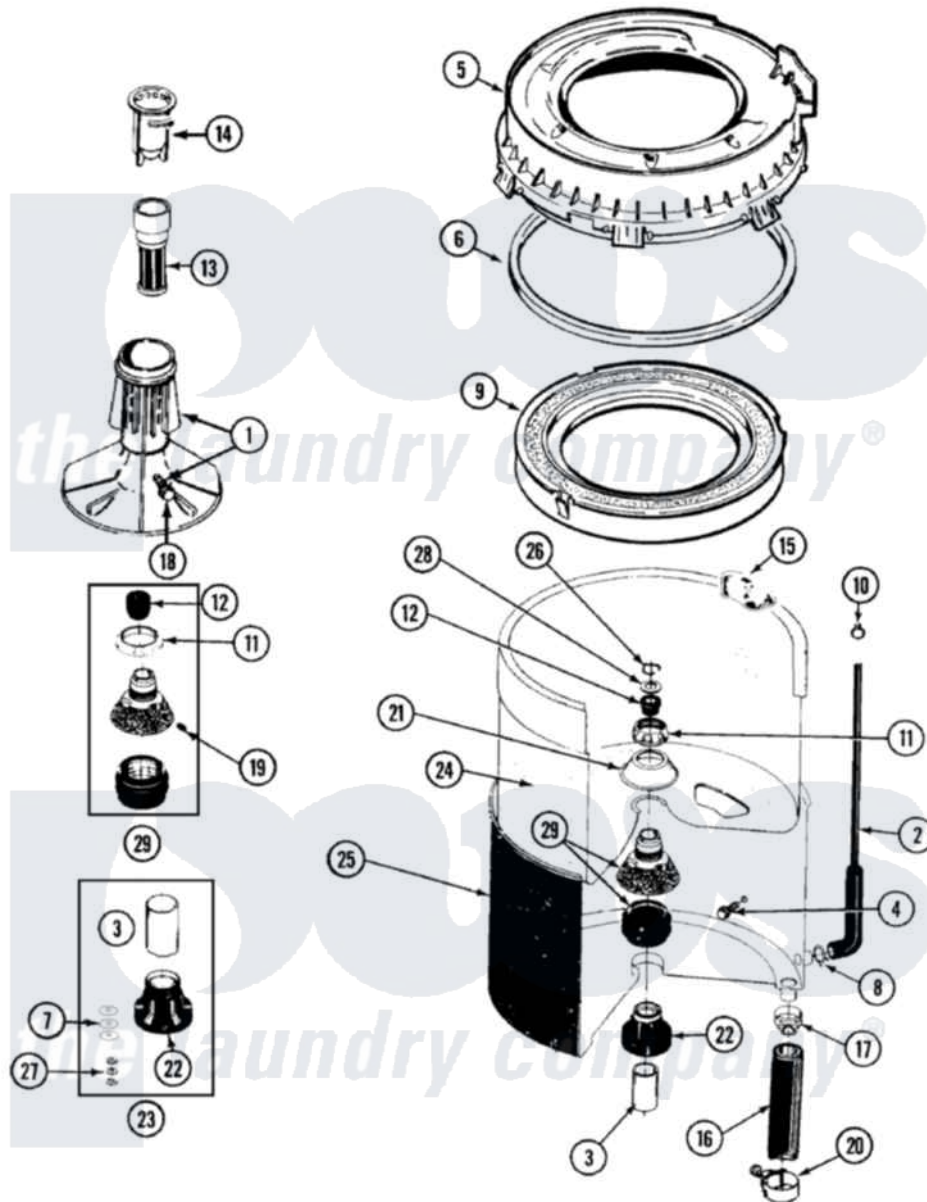

Maytag LAT8014AAM 07 - TUB

Maytag [Residential Maytag LAT8014AAM Washer Parts](#) Parts Diagram 07 - TUB
 Click on the part number to view part

Item	Original Part Number	Replaced By	Status	Part Description
1	207538			Agitator W/Lock Screw
2	22001036	22001619		Tube, Water Level Switch
3	211130			Bearing Liner, Tub Bearing
4	200744	W10175939		Bolt
"	205254	W10175938		Bolt
5	22001299			Tub Cover And Gasket Assembly
6	Y22001201	22001007		Gasket, Cover To Tub
7	211100			Washer, Outer Tub
8	211641			Clamp, 1-1/16"
9	22001142			Ring, Balance
10	410296	596669		Clamp, Manifold
11	211047	6-2110472		Nut- Clamp
12	Y0A4298	6-0A57420		Seal- Agitator
13	22001296		Not Available	FILTER, LINT (DISPENSER HSNG.)
14	22001294			Cup, Dispensing

15	215980		Plug, Filter Hole
16	Y212989		Hose, Outer Tub To Pump
17	201011	285655	Clamp, Hose
18	206478		Not Available
19	211618	22001423	Set Screw, Mounting Stem
20	202574	3367052	Clamp, Hose
21	211210		Washer, Clamping Nut
22	200824	6-2040130	Tub Bearin
23	204013	6-2040130	Tub Bearin
24	22001140	Y2201881	Tub, Inner Short White SP
25	22001115	22003312	Tub, Outer
26	Y015667		Retaining Ring
27	Y054867		Washer, Lock
28	Y015666		Washer, Retaining -
29	204012	6-2095720	Mounting S