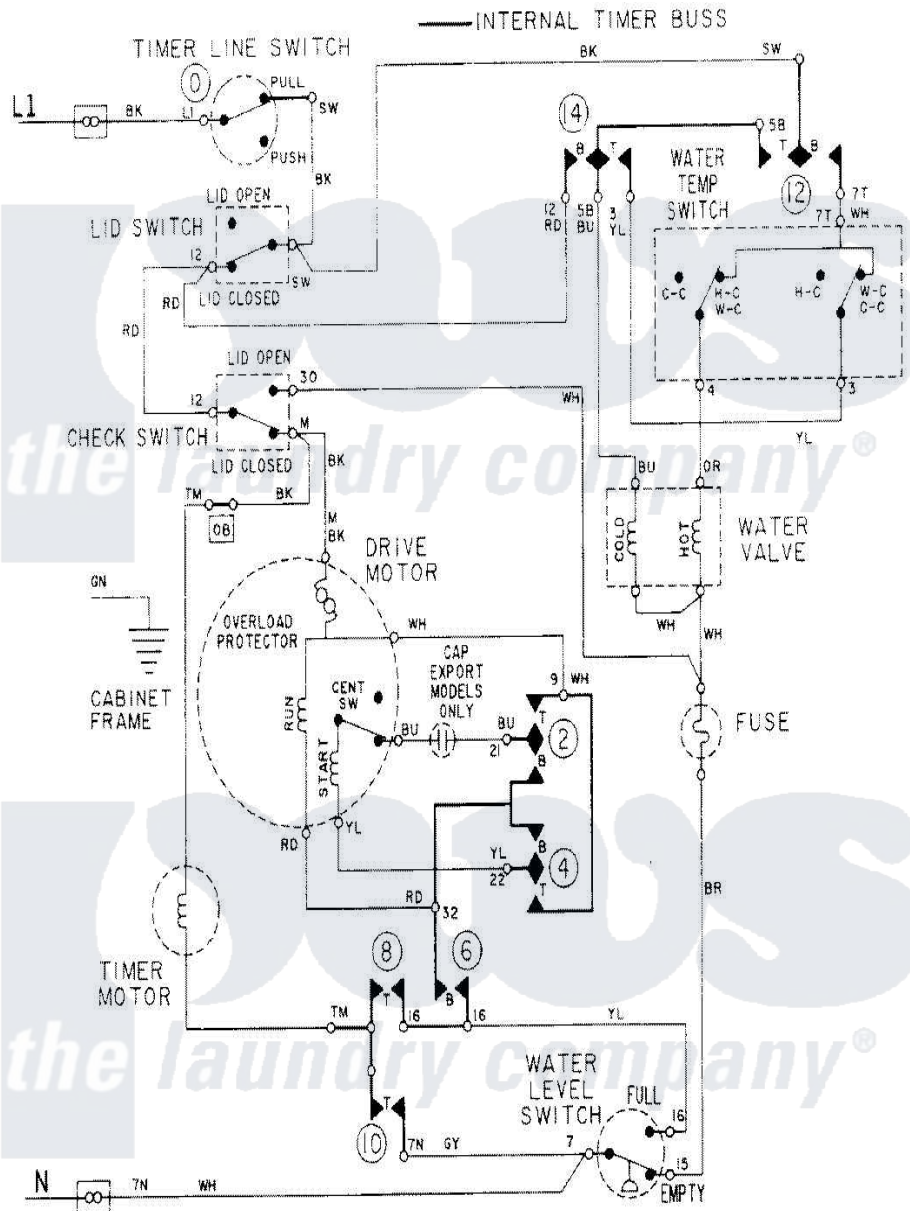

Maytag LAT8014ABE 08 - WIRING INFORMATION

Maytag Residential Maytag LAT8014ABE Washer Parts Parts Diagram 08 - WIRING INFORMATION
 Click on the part number to view part

Item	Original Part Number	Replaced By	Status	Part Description
NI	15001088		Not Available	WIRING INFORMATION