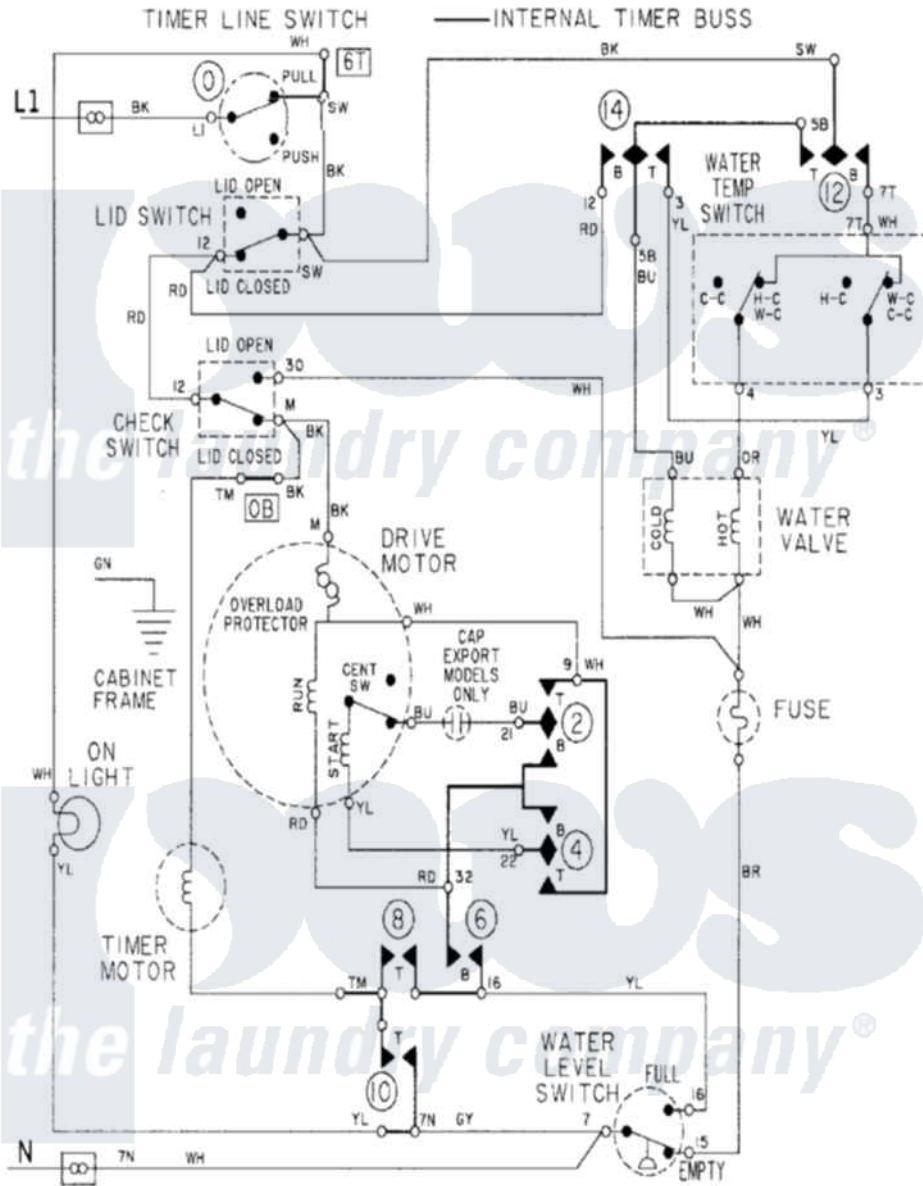

Maytag LAT8024AAE 08 - WIRING INFORMATION

Maytag Residential Maytag LAT8024AAE Washer Parts Parts Diagram 08 - WIRING INFORMATION
 Click on the part number to view part

Item	Original Part Number	Replaced By	Status	Part Description
NI	15001090		Not Available	WIRING INFORMATION