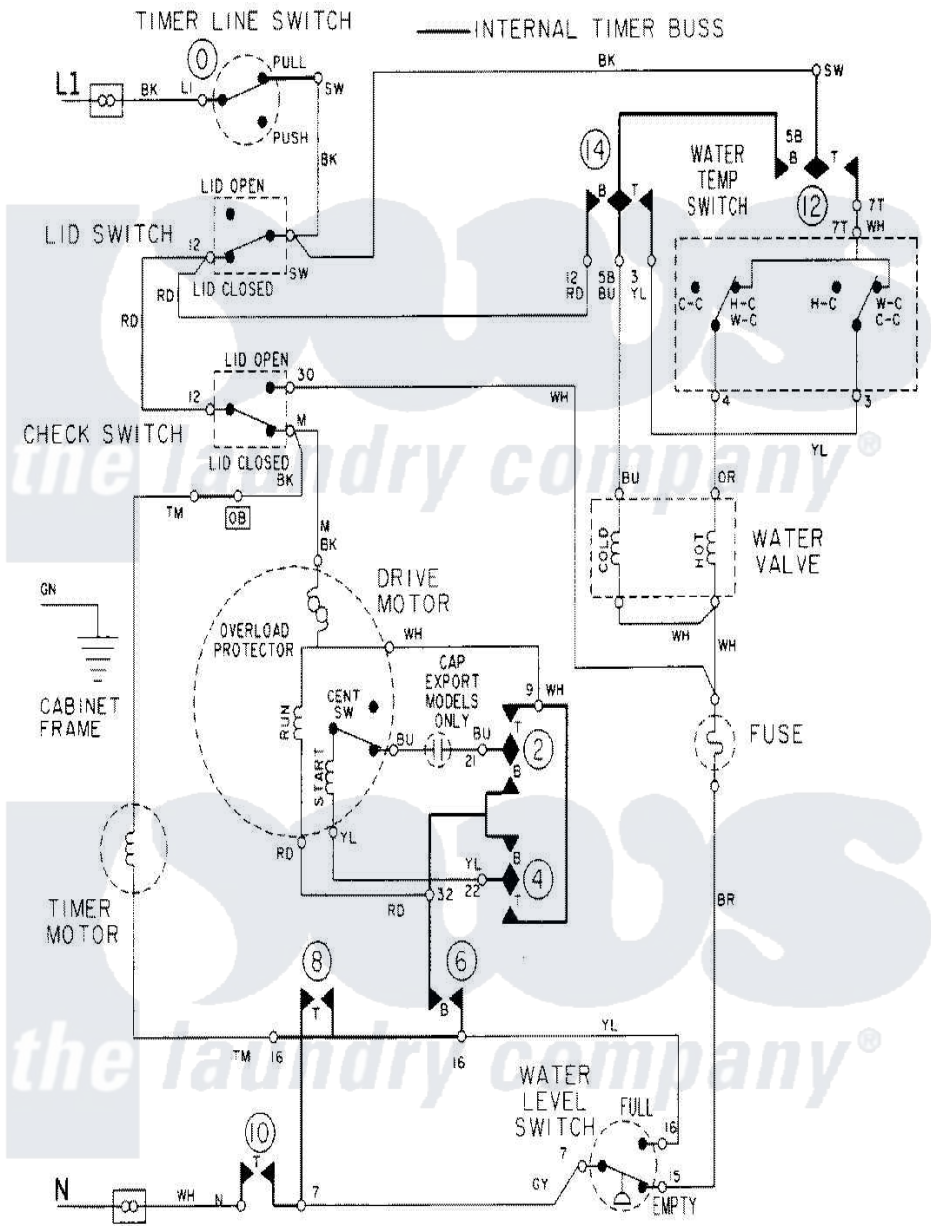

Maytag LAT8026AAM 08 - WIRING INFORMATION

Maytag Residential Maytag LAT8026AAM Washer Parts Parts Diagram 08 - WIRING INFORMATION
 Click on the part number to view part

Item	Original Part Number	Replaced By	Status	Part Description
NI	15002086		Not Available	WIRING INFORMATION
"	15001918		Not Available	WIRING INFORMATION