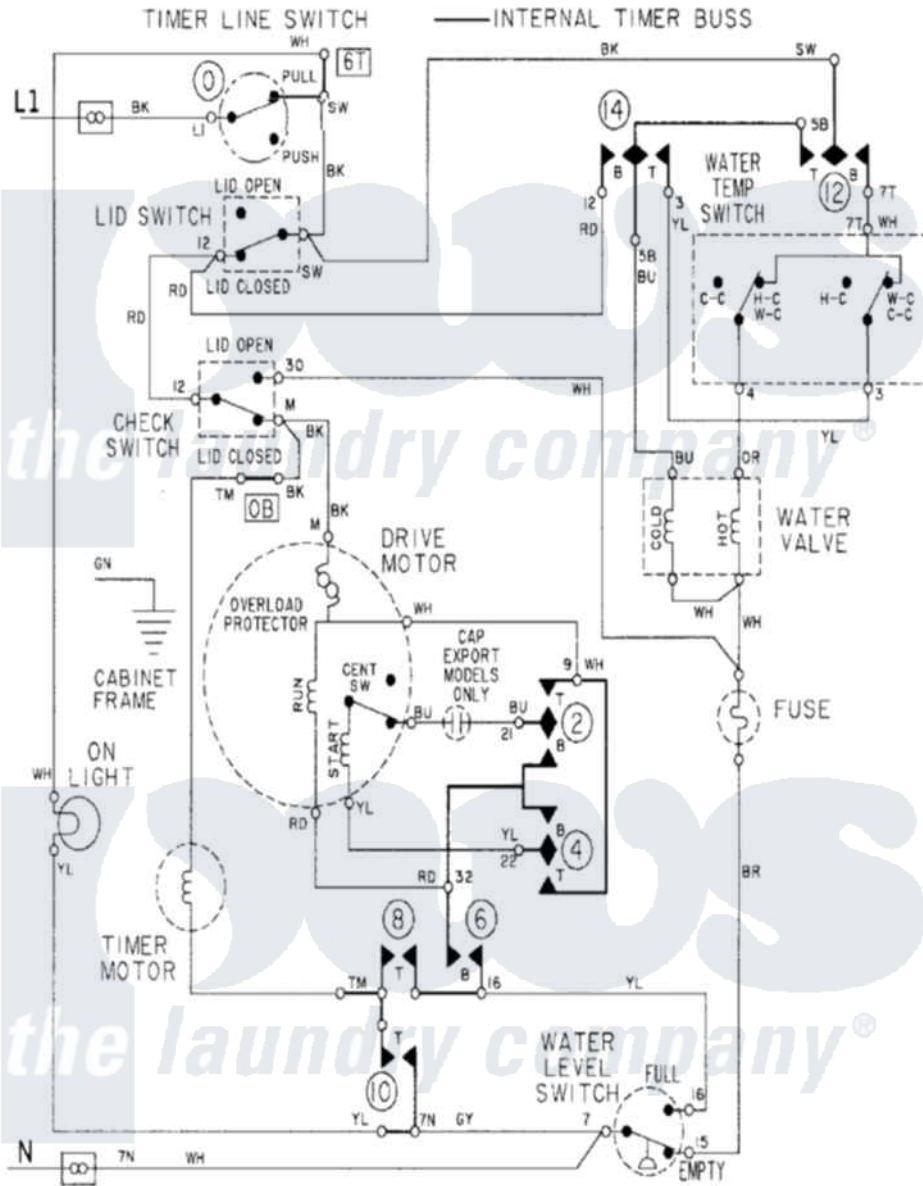

Maytag LAT8035AAM 08 - WIRING INFORMATION

Maytag [Residential Maytag LAT8035AAM Washer Parts](#) Parts Diagram 08 - WIRING INFORMATION
 Click on the part number to view part

Item	Original Part Number	Replaced By	Status	Part Description
NI	15001440		Not Available	WIRING INFORMATION