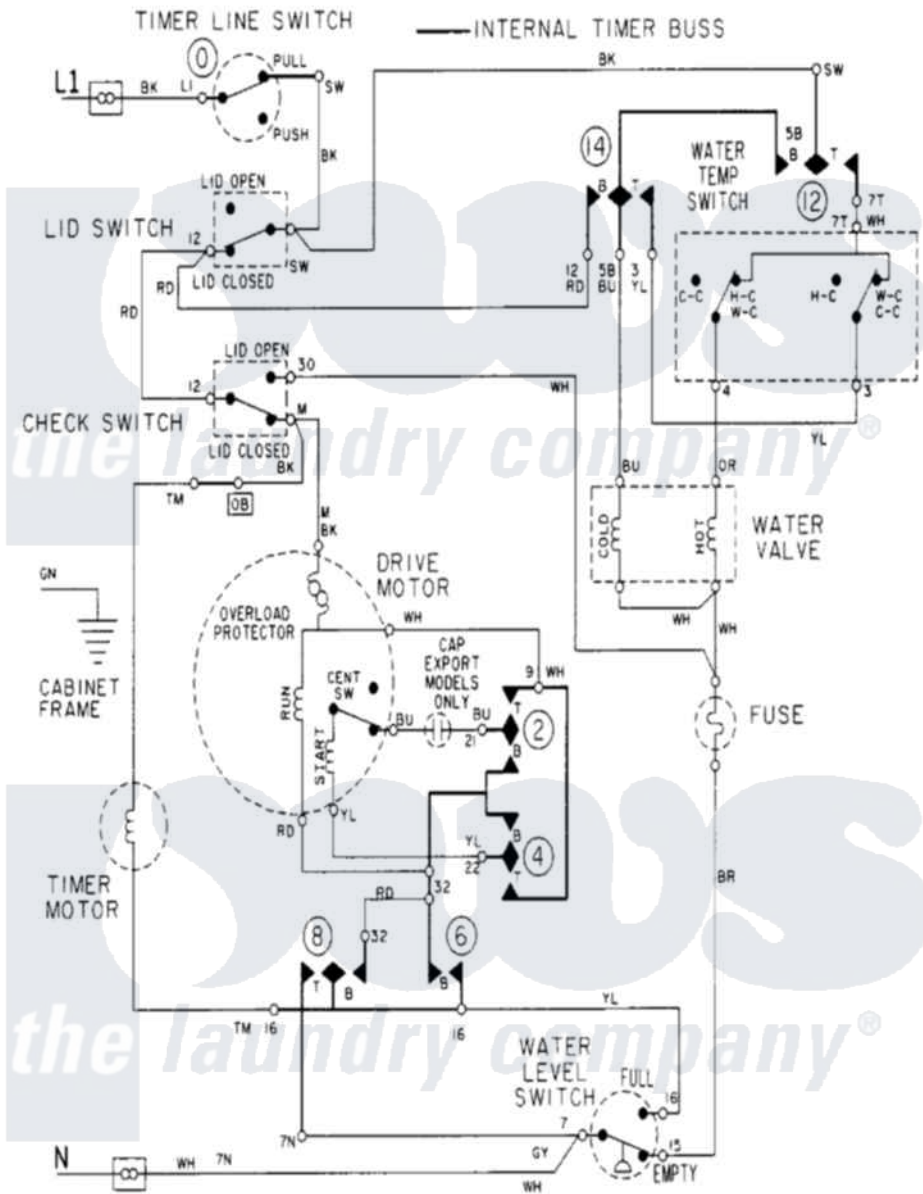

Maytag LAT8106AAE 08 - WIRING INFORMATION

Maytag Residential Maytag LAT8106AAE Washer Parts Parts Diagram 08 - WIRING INFORMATION
 Click on the part number to view part

Item	Original Part Number	Replaced By	Status	Part Description
NI	15002087		Not Available	WIRING INFORMATION
"	15001919		Not Available	WIRING INFORMATION