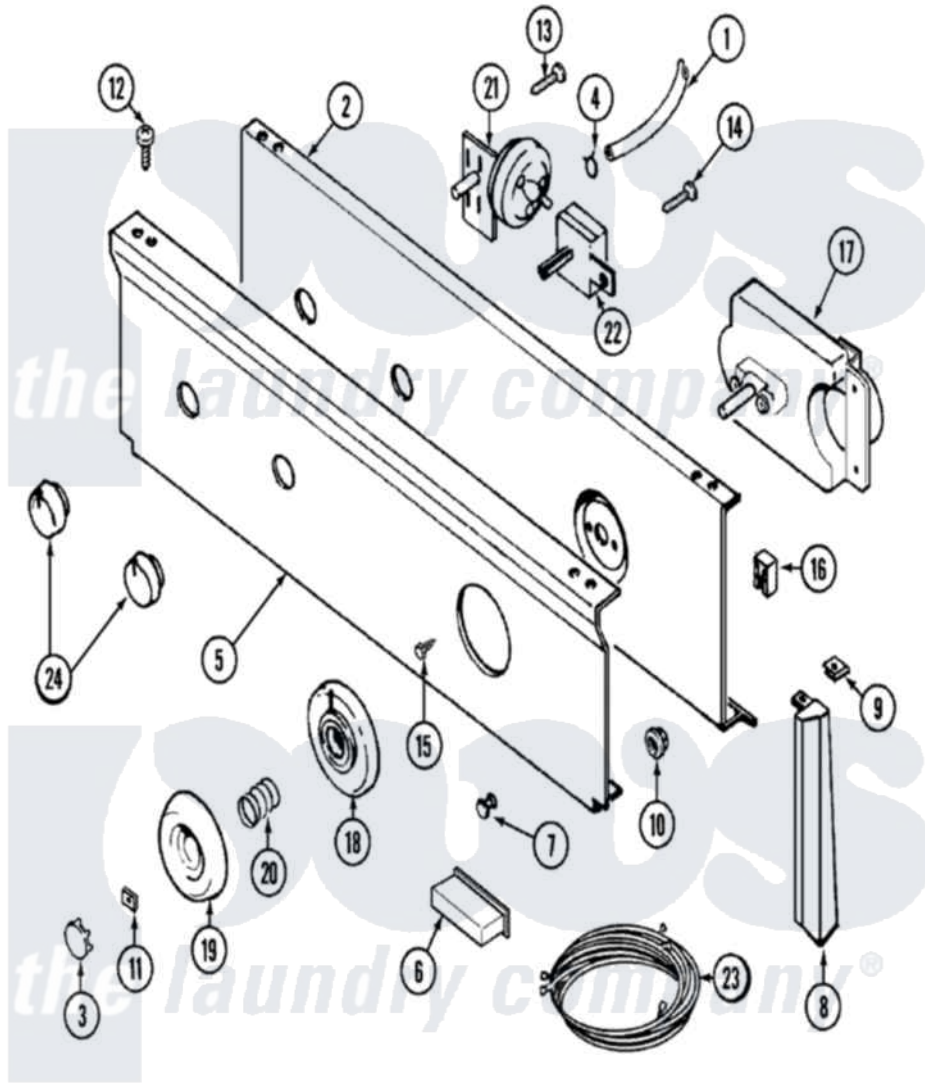

Maytag LAT8234AAE 04 - CONTROL PANEL

Maytag [Residential Maytag LAT8234AAE Washer Parts](#) Parts Diagram 04 - CONTROL PANEL
 Click on the part number to view part

Item	Original Part Number	Replaced By	Status	Part Description
1	22001036	22001619		Tube, Water Level Switch
2	315483	3370225		Screw
"	22001132			Plate, Support
"	204807			Ground Wire, Supp. Plte To Top Cover
3	216250	22001446		Cap, Knob
4	410296	596669		Clamp, Manifold
5	22001239			Panel, Control
6	214897			Pad, Control Panel
7	22001215	7730P011-60		Lens, Indicator Light
8	22001291			End Cap, Control Panel
"	22001289		Not Available	END CAP, CTRL. PNL. (LT-WHT)
"	22001564			Cap, End
"	22001565		Not Available	CAP, END (LT-WHT)
9	214894			Fastener, End Cap
10	214872			Palnut, End Cap Note: Nut,

10	214972		Lamp Holder
11	211605		Bezel, Timer Dial
12	210932		Screw, No.8 X 9/16 Ctsk Note: Screw, Inlet Duct
13	211168	W10139210	Screw, 8-18 X 5/16
14	211168	W10139210	Screw, 8-18 X 5/16
15	216412		Screw, Bracket To Timer
16	903115		Lock Light
17	22001255		Timer RPR
18	22001265		Bezel, Timer Knob
19	22001198	Not Available	KNOB, TIMER (WHT)
20	211065		Spring, Index Wheel
21	208202		Switch, Pressure
22	208283	Not Available	SWITCH, WATER TEMPERATURE
23	22001315		Wire Harness, Main
24	22001268	Not Available	KNOB ASSY. (WHT)
25	16000327	Not Available	GUIDE, QUICK REF. - MAYTAG
"	22001103		Manual, Use And Care