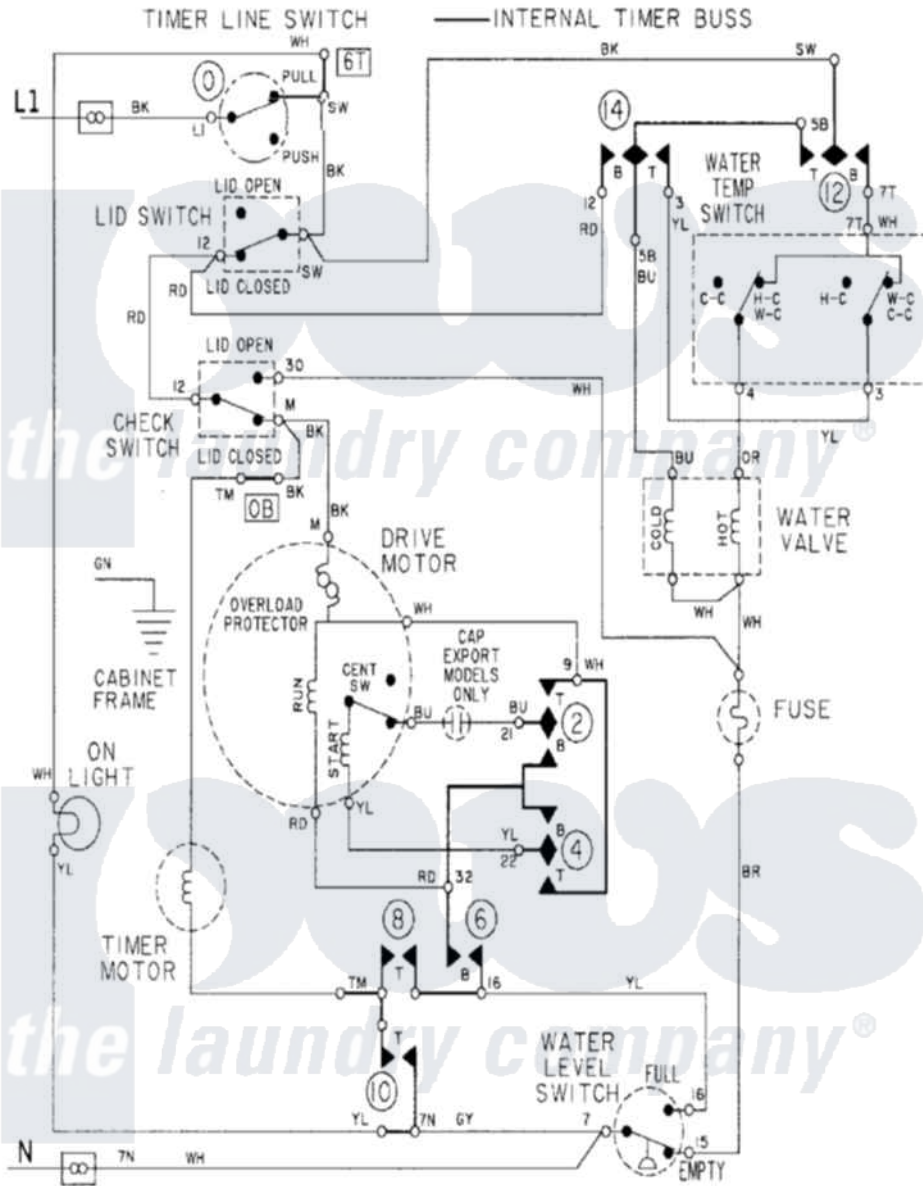

Maytag LAT8234AAE 08 - WIRING INFORMATION

Maytag Residential Maytag LAT8234AAE Washer Parts Parts Diagram 08 - WIRING INFORMATION
 Click on the part number to view part

Item	Original Part Number	Replaced By	Status	Part Description
NI	15001090		Not Available	WIRING INFORMATION