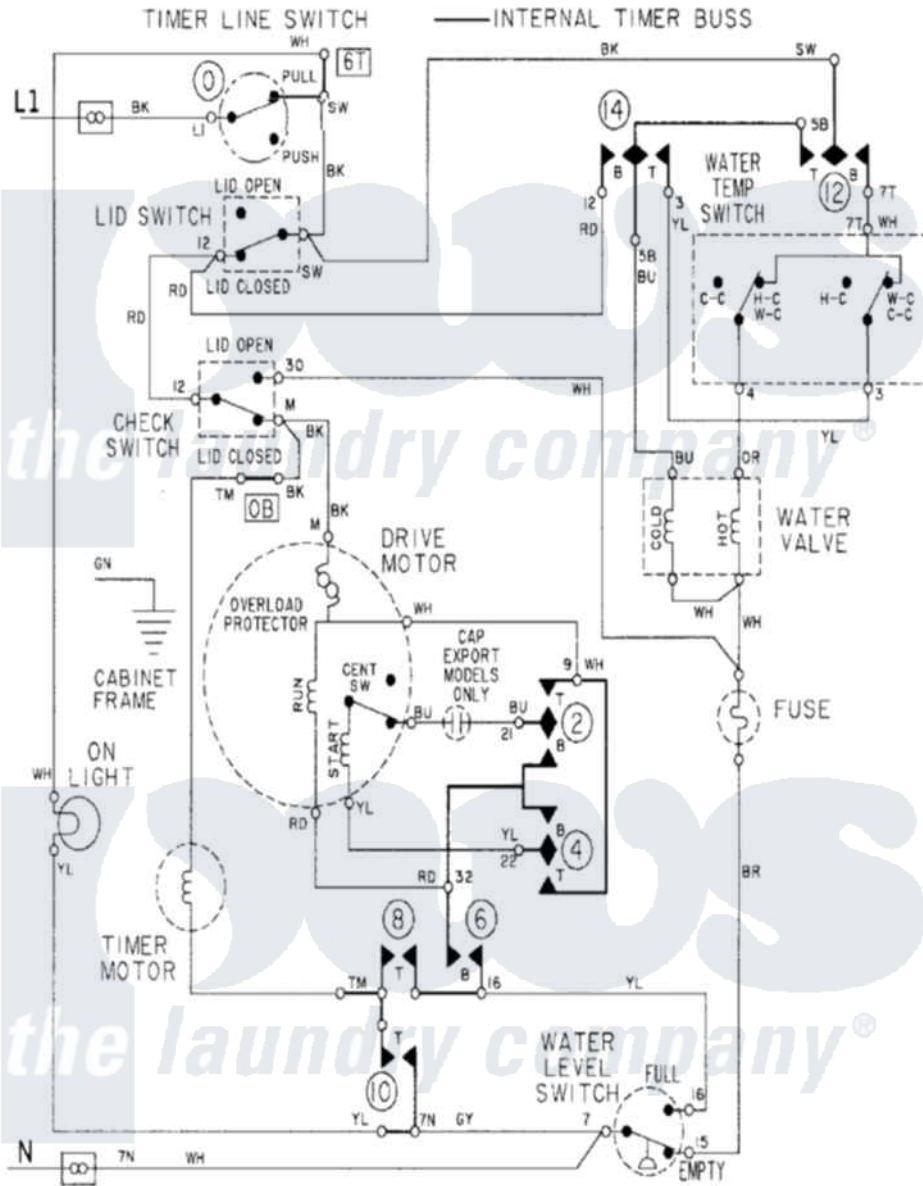

Maytag LAT8234AAM 08 - WIRING INFORMATION

Maytag [Residential Maytag LAT8234AAM Washer Parts](#) Parts Diagram 08 - WIRING INFORMATION
 Click on the part number to view part

Item	Original Part Number	Replaced By	Status	Part Description
NI	15001090		Not Available	WIRING INFORMATION