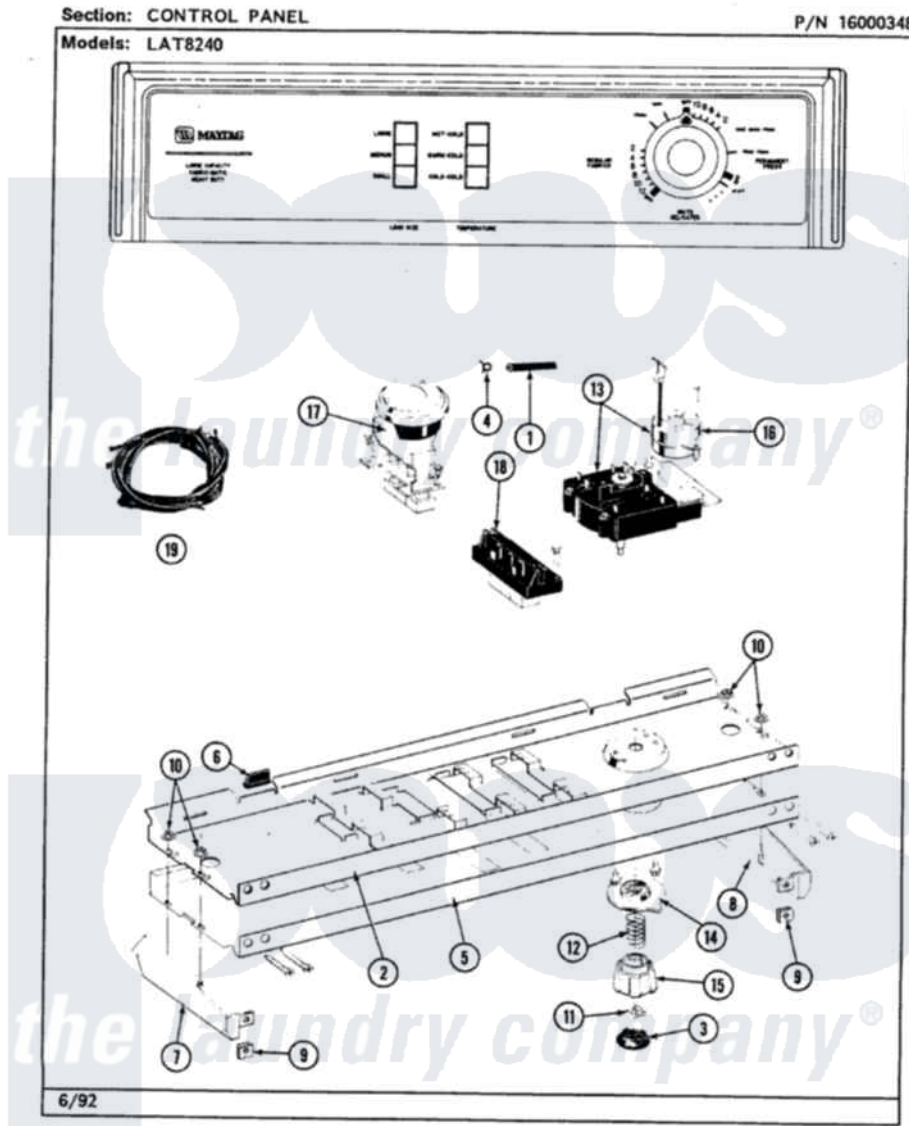

# Maytag LAT8240AAW 04 - CONTROL PANEL

22

Maytag [Residential Maytag LAT8240AAW Washer Parts](#) Parts Diagram 04 - CONTROL PANEL  
 Click on the part number to view part

Item	Original Part Number	Replaced By	Status	Part Description
1	212942	<a href="#">22001619</a>		Tube, Water Level Switch
2	<a href="#">214818</a>			Back Up Plate
"	<a href="#">210932</a>			Screw, No.8 X 9/16 Ctsk Note: Screw, Inlet Duct
3	215821		Not Available	CAP, KNOB
4	410296	<a href="#">596669</a>		Clamp, Manifold
5	<a href="#">207405</a>			Control Panel
"	<a href="#">210932</a>			Screw, No.8 X 9/16 Ctsk Note: Screw, Inlet Duct
6	<a href="#">214897</a>			Pad, Control Panel
7	207215		Not Available	END CAP LH
8	207216		Not Available	END CAP RH
9	<a href="#">214894</a>			Fastener, End Cap
10	<a href="#">214872</a>			Palnut, End Cap Note: Nut, Lamp Holder
11	<a href="#">211605</a>			Bezel, Timer Dial
12	<a href="#">211065</a>			Spring, Index Wheel

13	213966	<a href="#">3400014</a>		Screw
"	207377		Not Available	TIMER
14	215827		Not Available	TIMER DIAL SKIRT
15	<a href="#">215828</a>			Knob, Timer
16	205033	<a href="#">22205033</a>		Motor- Tim
17	207363		Not Available	3 LEVEL PRESSURE SWITCH
"	211168	<a href="#">W10139210</a>		Screw, 8-18 X 5/16
18	213117	<a href="#">67006908</a>		Screw, Ice Rack
"	207368		Not Available	TEMP CONTROL SWITCH - 3 BUTTON
19	<a href="#">207383</a>			Wire Harness