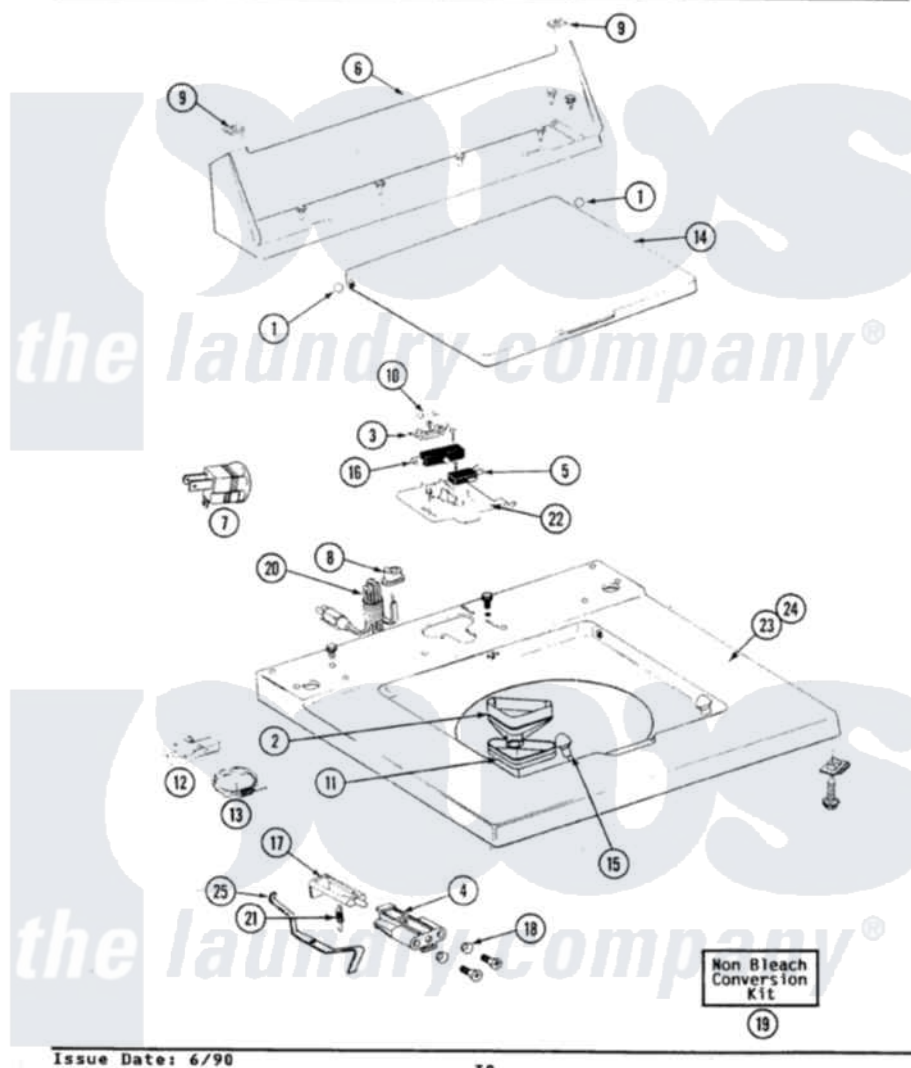

Maytag LAT8240AAW 05 - TOP

SECTION: TOP COVER, CONSOLE & LID SWITCH
 MODEL: ALL MODELS

Issue Date: 6/90

30

Maytag [Residential Maytag LAT8240AAW Washer Parts](#) Parts Diagram 05 - TOP
 Click on the part number to view part

Item	Original Part Number	Replaced By	Status	Part Description
1	211726			Hinge, Ball Lid
2	215577			Bleach Inlet White
3	207167			Block, Fuse
"	215705	Y311711		Screw, Fuse Block
4	910182	25-7809		Screw, No.6-20 1/2 Flthd Torx
"	214279	204968		Plunger And Bracket Assembly--W
5	207166			Switch, Check
"	22001352			Screw, Check Switch
6	205635			Console
"	211294	90767		Screw, 8A X 3/8 HeX Washer Head Tapping
"	Y313559			Screw
7	Y201808			Converter
8	211881			Grommet, Cord Part Not Used-Gas Models Only
9	215075			Fastener, Control Panel To Console

10	207168	22001682	Switch Assembly, Lid W/4amp Fuse
11	214436		Gasket
12	301548		Clamp, Ground Wire
13	311155		Ground Wire And Clamp
14	216073		LID (WHITE)
15	212716		Bumper, Lid
16	205415	279347	Switch-Lid
"	213501		Screw, No.6-20 X 1-1/8 Inch
17	215700	Not Available	LID SWITCH PLUNGER
18	211500		Washer, Bracket To Top Cover
19	205997		Non-Bleach Conversion Kit
20	204590		Cord, Power
"	210186	3370225	Screw
21	213720		Spring, Lid Switch
22	207159	489355	Screw, 8 X 1/2
"	Y215699	22001678	Bracket, Switch And Fuse
23	210186	3370225	Screw
"	204445		Screw And Fastener Assembly
24	210186	3370225	Screw
"	204445		Screw And Fastener Assembly
"	207172		Top Cover
25	215704		Lever, Unbalance