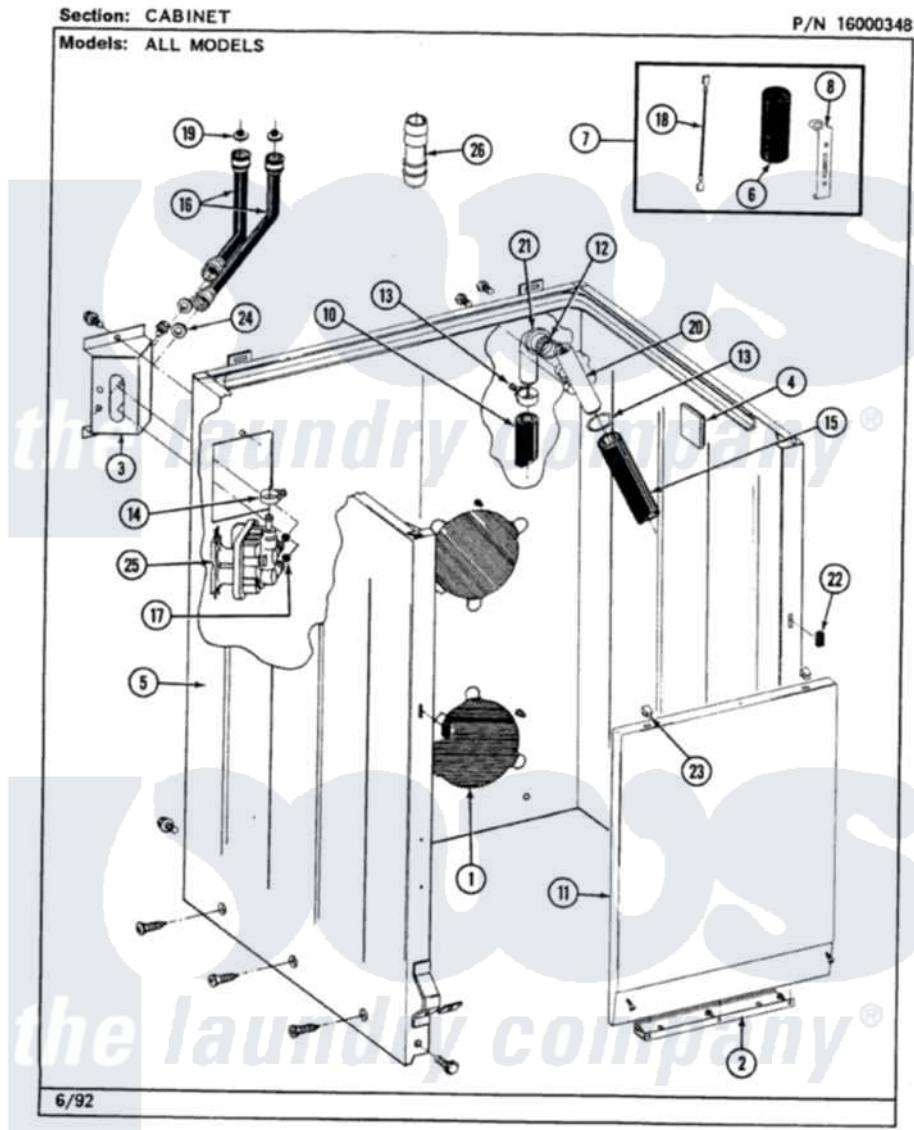

# Maytag LAT8240ABL 02 - CABINET

30

Maytag Residential Maytag LAT8240ABL Washer Parts Parts Diagram 02 - CABINET  
 Click on the part number to view part

Item	Original Part Number	Replaced By	Status	Part Description
1	211878		Not Available	PLATE, ACCESS
"	211294	<a href="#">90767</a>		Screw, 8A X 3/8 HeX Washer Head Tapping
2	<a href="#">213846</a>			Guard, Belt
"	211294	<a href="#">90767</a>		Screw, 8A X 3/8 HeX Washer Head Tapping
3	212276	<a href="#">W10116760</a>		Screw
"	214812	<a href="#">22002361</a>		Bracket, Water Valve
4	<a href="#">215058</a>			Pad, Cabinet Bumper
5	203319L		Not Available	(ALMOND)
"	<a href="#">204439</a>			Screw And Fstner Assembly
"	213122	<a href="#">27001200</a>		Screw
"	213121	<a href="#">3400111</a>		Screw, 12-14 X 5/8
"	<a href="#">213007</a>			Xfor Cabinet See Cabinet, Back
6	<a href="#">Y200832</a>			Capacitor
7	<a href="#">206103</a>			Capacitor Kit

8	<a href="#">211149</a>		Clip, Capacitor
9	202861	<a href="#">202860</a>	Inlet Hose Assembly
10	<a href="#">216017</a>		Hose, Drain
"	<a href="#">Y059149</a>		(7/8" I.D. CARTON OF 50 FT.)
11	212998L		Not Available FRONT PANEL-ALMOND
12	<a href="#">214765</a>		Gasket, Siphon Break
13	200908	<a href="#">285655</a>	Clamp, Hose
14	<a href="#">201575</a>		Clamp, Hose
15	214767	<a href="#">22001448</a>	Hose, Pump
16	<a href="#">202860</a>		Inlet Hose Assembly
"	200672	<a href="#">76314</a>	Hose, Inlet 6 Ft. Hose With Elbow
17	214337	<a href="#">96160</a>	Screen
18	<a href="#">203237</a>		No. 17 Wire With Terminal
19	200961	<a href="#">12001413</a>	Strainer And Washer Kit
20	<a href="#">206638</a>		Siphon Break
"	<a href="#">Y014874</a>		Screw, Idler Arm And Sleeve
21	Y216016	<a href="#">W10116738</a>	Elbow
22	214376	<a href="#">22002331</a>	Spacer, Front Panel
23	212982	<a href="#">22001650</a>	Fastener, Spring
24	<a href="#">Y013783</a>		Washer, Inlet Hose
25	<a href="#">205613</a>		Water Valve
"	212276	<a href="#">W10116760</a>	Screw
26	<a href="#">Y216015</a>		Coupling, Hose