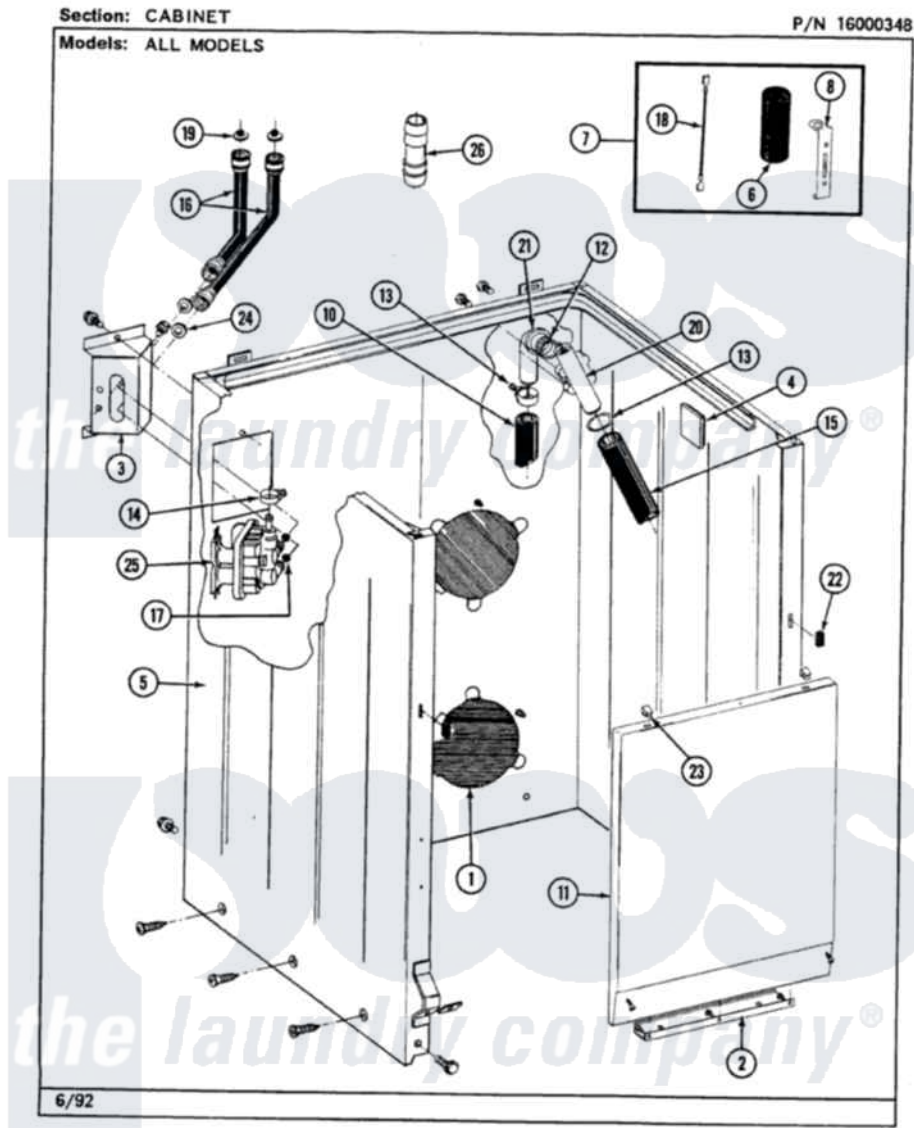

# Maytag LAT8240ABX 01 - CABINET

30

Maytag Residential Maytag LAT8240ABX Washer Parts Parts Diagram 01 - CABINET  
 Click on the part number to view part

Item	Original Part Number	Replaced By	Status	Part Description
1	211878		Not Available	PLATE, ACCESS
2	211294	<a href="#">90767</a>		Screw, 8A X 3/8 HeX Washer Head Tapping
"	<a href="#">213846</a>			Guard, Belt
3	212276	<a href="#">W10116760</a>		Screw
"	214812	<a href="#">22002361</a>		Bracket, Water Valve
4	<a href="#">215058</a>			Pad, Cabinet Bumper
5	<a href="#">204439</a>			Screw And Fstner Assembly
"	<a href="#">213007</a>			Xfor Cabinet See Cabinet, Back
"	213121	<a href="#">3400111</a>		Screw, 12-14 X 5/8
"	213122	<a href="#">27001200</a>		Screw
6	<a href="#">Y200832</a>			Capacitor
7	<a href="#">206103</a>			Capacitor Kit
8	<a href="#">211149</a>			Clip, Capacitor
9	202861	<a href="#">202860</a>		Inlet Hose Assembly
10	<a href="#">V050140</a>			(7/8" I.D. CARTON OF 50

10	<a href="#">1039143</a>		FT.)
"	<a href="#">216017</a>		Hose, Drain
12	<a href="#">214765</a>		Gasket, Siphon Break
13	200908	<a href="#">285655</a>	Clamp, Hose
14	<a href="#">201575</a>		Clamp, Hose
15	214767	<a href="#">22001448</a>	Hose, Pump
16	200672	<a href="#">76314</a>	Hose, Inlet 6 Ft. Hose With Elbow
"	<a href="#">202860</a>		Inlet Hose Assembly
17	214337	<a href="#">96160</a>	Screen
18	<a href="#">203237</a>		No.17 Wire With Terminal
19	200961	<a href="#">12001413</a>	Strainer And Washer Kit
20	<a href="#">206638</a>		Siphon Break
"	<a href="#">Y014874</a>		Screw, Idler Arm And Sleeve
21	Y216016	<a href="#">W10116738</a>	Elbow
22	214376	<a href="#">22002331</a>	Spacer, Front Panel
23	212982	<a href="#">22001650</a>	Fastener, Spring
24	<a href="#">Y013783</a>		Washer, Inlet Hose
25	<a href="#">205613</a>		Water Valve
"	212276	<a href="#">W10116760</a>	Screw
26	<a href="#">Y216015</a>		Coupling, Hose