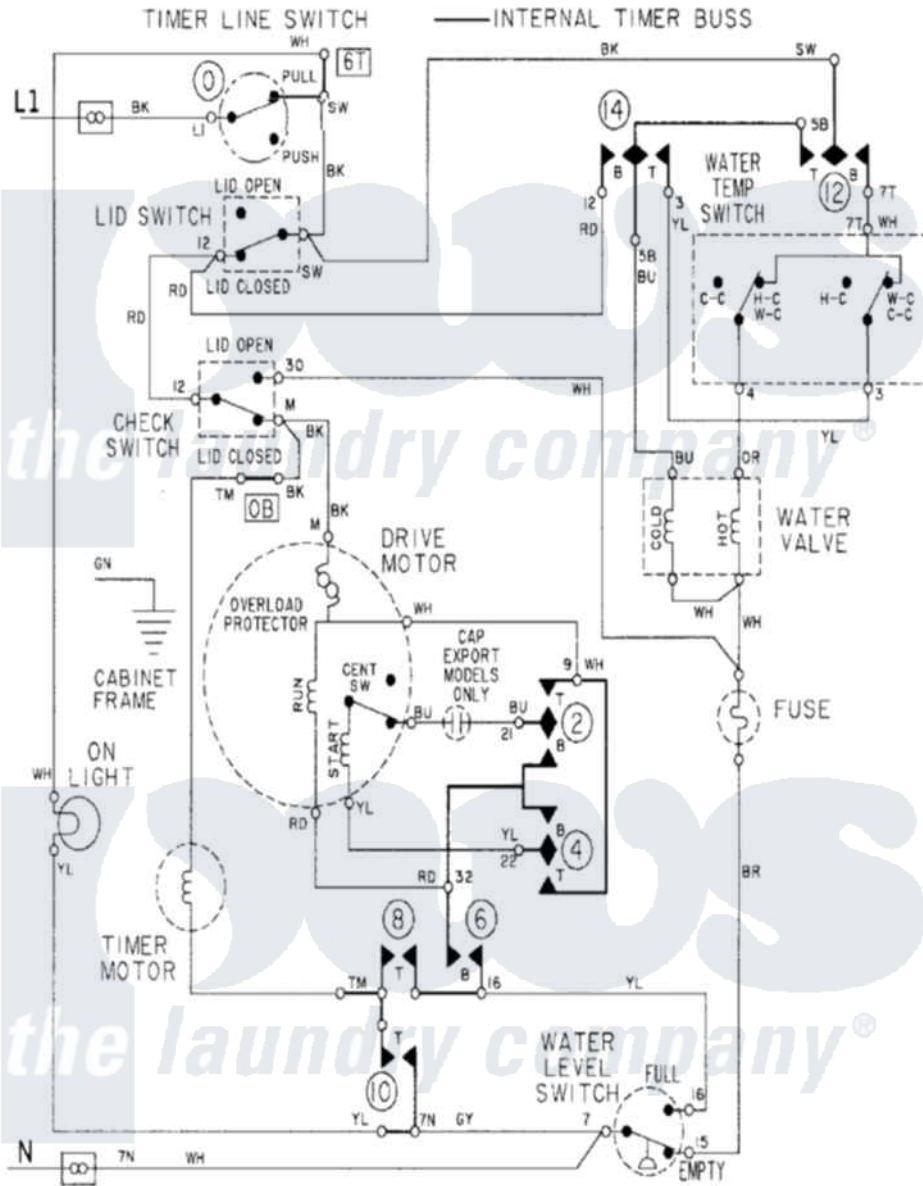

Maytag LAT8305AAE 08 - WIRING INFORMATION

Maytag Residential Maytag LAT8305AAE Washer Parts Parts Diagram 08 - WIRING INFORMATION
 Click on the part number to view part

Item	Original Part Number	Replaced By	Status	Part Description
NI	15001439		Not Available	WIRING INFORMATION