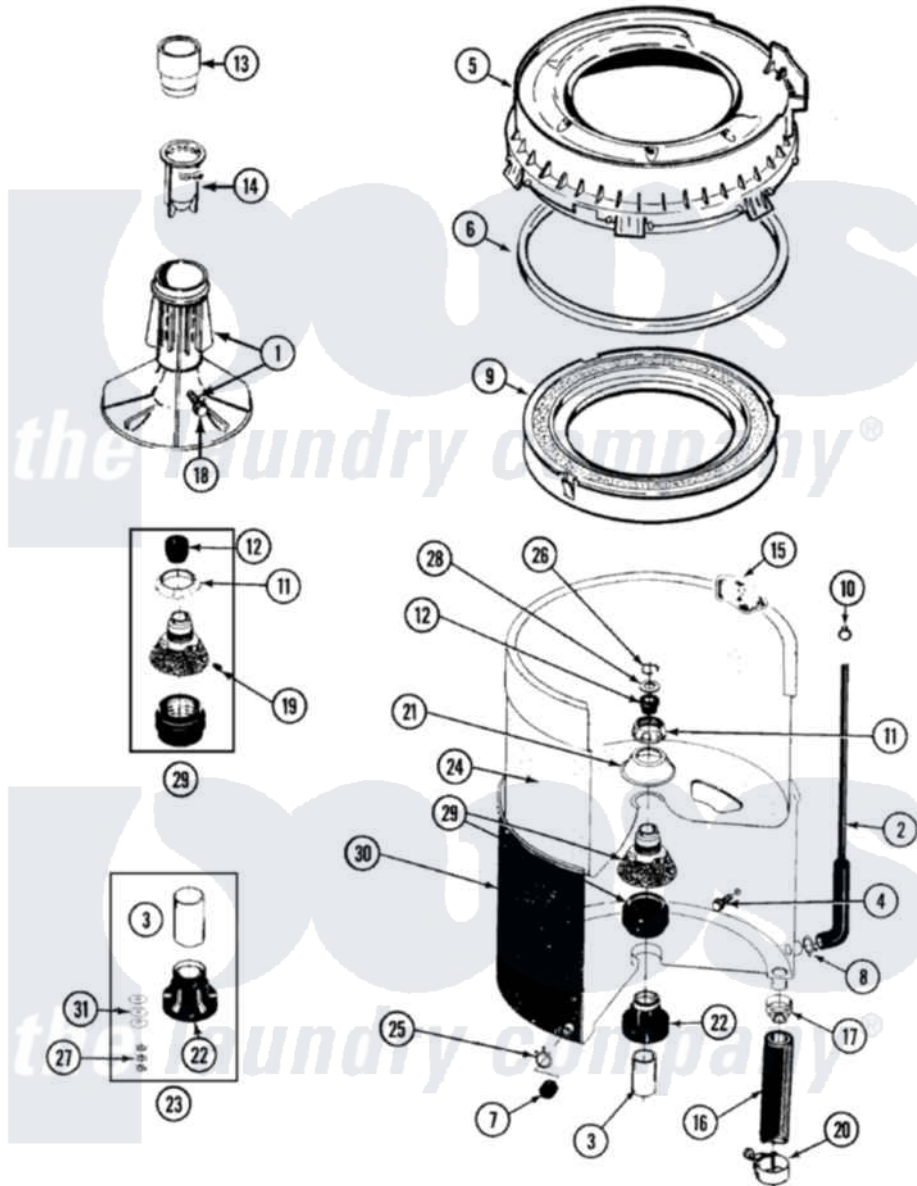

# Maytag LAT8404ABE 07 - TUB

Maytag [Residential Maytag LAT8404ABE Washer Parts](#) Parts Diagram 07 - TUB  
 Click on the part number to view part

Item	Original Part Number	Replaced By	Status	Part Description
1	<a href="#">207228</a>			Agitator W/Lock Screw
2	22001036	<a href="#">22001619</a>		Tube, Water Level Switch
3	<a href="#">211130</a>			Bearing Liner, Tub Bearing
4	200744	<a href="#">W10175939</a>		Bolt
"	205254	<a href="#">W10175938</a>		Bolt
5	<a href="#">22001299</a>			Tub Cover And Gasket Assembly
6	Y22001201	<a href="#">22001007</a>		Gasket, Cover To Tub
7	<a href="#">214725</a>			Cap For Spout-Outer Tub
8	<a href="#">211641</a>			Clamp, 1-1/16"
9	<a href="#">22001142</a>			Ring, Balance
10	410296	<a href="#">596669</a>		Clamp, Manifold
11	211047	<a href="#">6-2110472</a>		Nut- Clamp
12	Y0A4298	<a href="#">6-0A57420</a>		Seal- Agitator
13	<a href="#">22001295</a>			Housing, Dispenser
14	<a href="#">22001294</a>			Cup, Dispensing
15	<a href="#">207219</a>			Filter, Self-Cleaning

16	<a href="#">213045</a>		Hose, Outer Tub Part Not Used
17	201011	<a href="#">285655</a>	Clamp, Hose
18	206478		Not Available
19	211618	<a href="#">22001423</a>	Set Screw, Mounting Stem
20	202574	<a href="#">3367052</a>	Clamp, Hose
21	<a href="#">211210</a>		Washer, Clamping Nut
22	200824	<a href="#">6-2040130</a>	Tub Bearin
23	204013	<a href="#">6-2040130</a>	Tub Bearin
24	<a href="#">22001139</a>		Tub, Inner
25	214739	<a href="#">596669</a>	Clamp, Manifold
26	<a href="#">Y015667</a>		Retaining Ring
27	<a href="#">Y054867</a>		Washer, Lock
28	<a href="#">Y015666</a>		Washer, Retaining -
29	204012	<a href="#">6-2095720</a>	Mounting S
30	22001114		Not Available
31	<a href="#">211100</a>		TUB, OUTER (EX. LARGE)
			Washer, Outer Tub