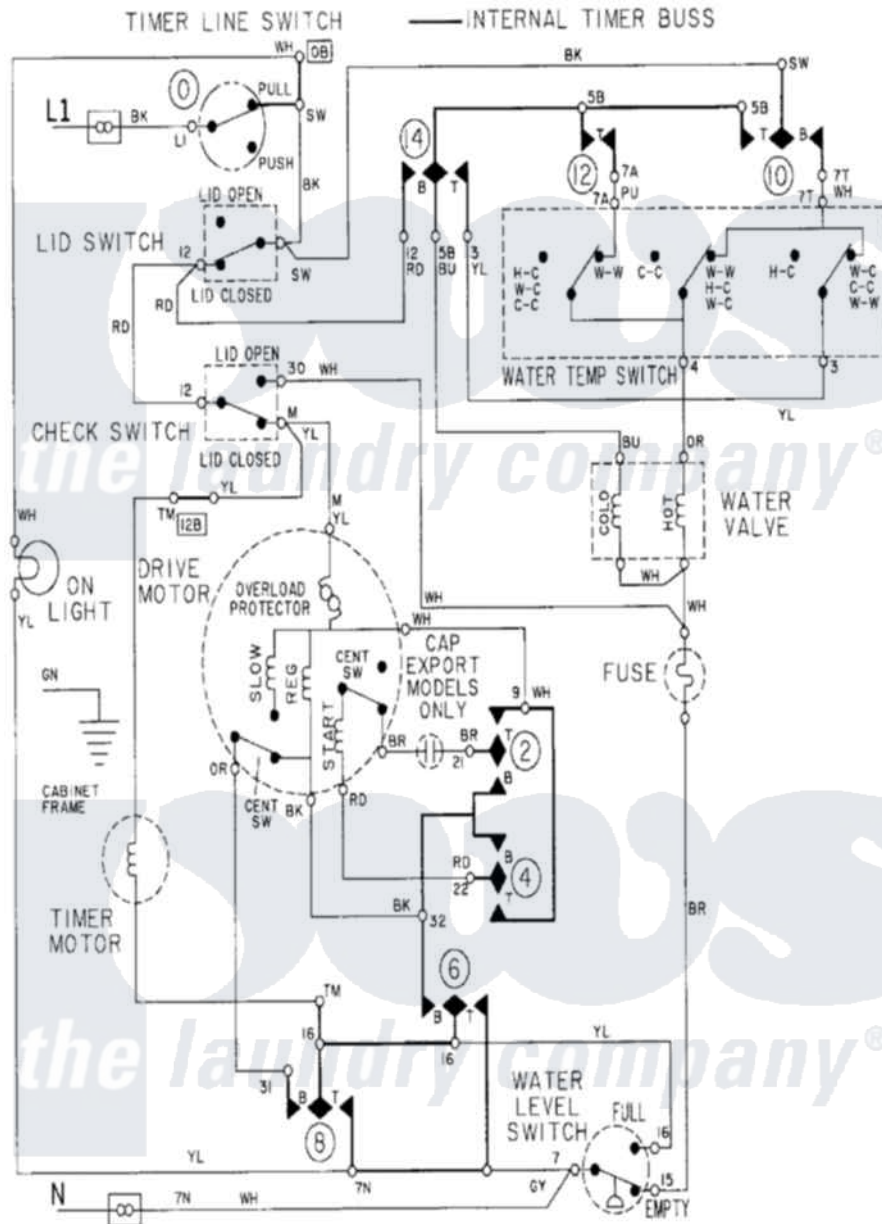

Maytag LAT8404ABE 08 - WIRING INFORMATION

Maytag Residential Maytag LAT8404ABE Washer Parts Parts Diagram 08 - WIRING INFORMATION
 Click on the part number to view part

Item	Original Part Number	Replaced By	Status	Part Description
NI	15001002		Not Available	WIRING INFORMATION