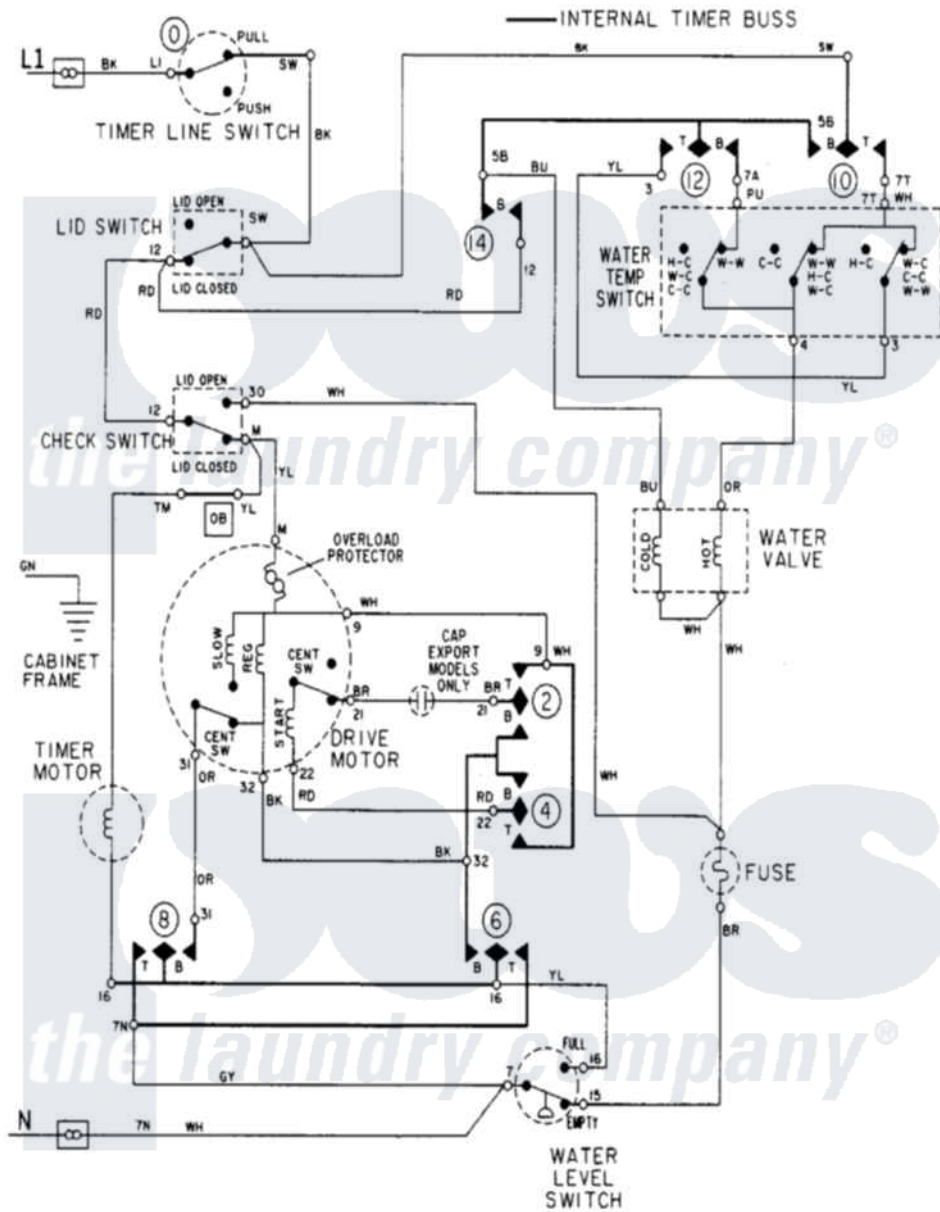

Maytag LAT8426AAM 08 - WIRING INFORMATION

Maytag Residential Maytag LAT8426AAM Washer Parts Parts Diagram 08 - WIRING INFORMATION
 Click on the part number to view part

Item	Original Part Number	Replaced By	Status	Part Description
NI	15002094		Not Available	WIRING INFORMATION
"	15001941		Not Available	WIRING INFORMATION