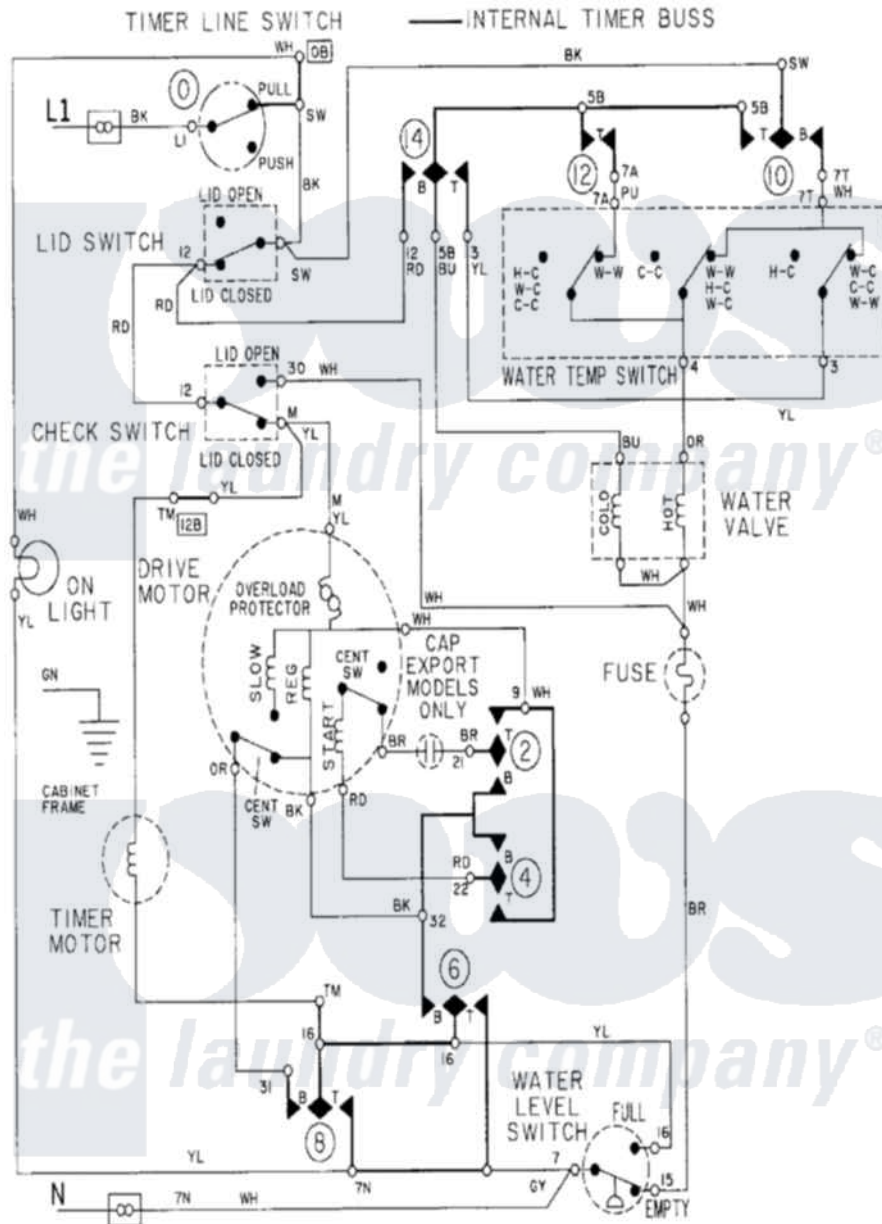

Maytag LAT8434AAL 08 - WIRING INFORMATION-LAT8434

Maytag Residential Maytag LAT8434AAL Washer Parts Parts Diagram 08 - WIRING INFORMATION-LAT8434
 Click on the part number to view part

Item	Original Part Number	Replaced By	Status	Part Description
NI	15001002		Not Available	WIRING INFORMATION