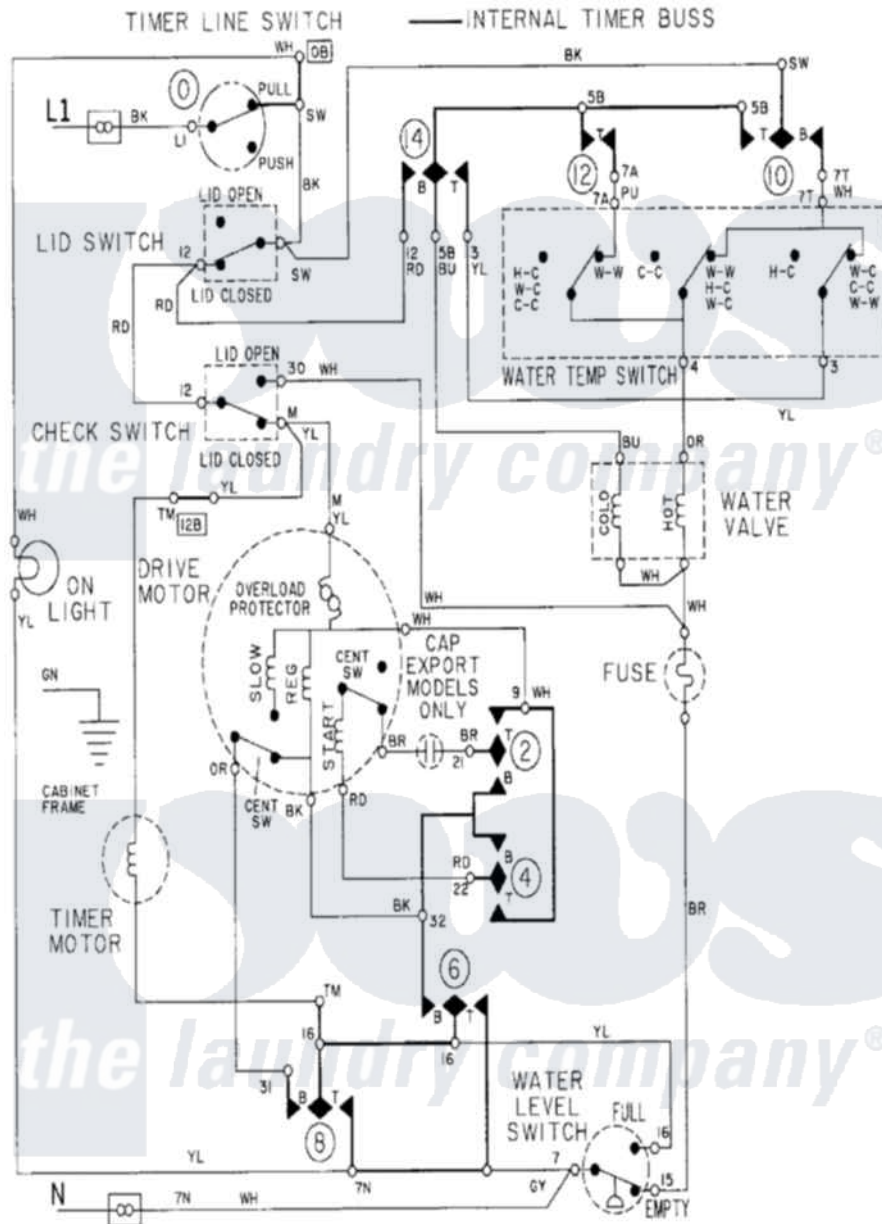

# Maytag LAT8435AAM 08 - WIRING INFORMATION

Maytag Residential Maytag LAT8435AAM Washer Parts Parts Diagram 08 - WIRING INFORMATION  
 Click on the part number to view part

| Item | Original Part Number | Replaced By | Status        | Part Description   |
|------|----------------------|-------------|---------------|--------------------|
| NI   | 15001002             |             | Not Available | WIRING INFORMATION |