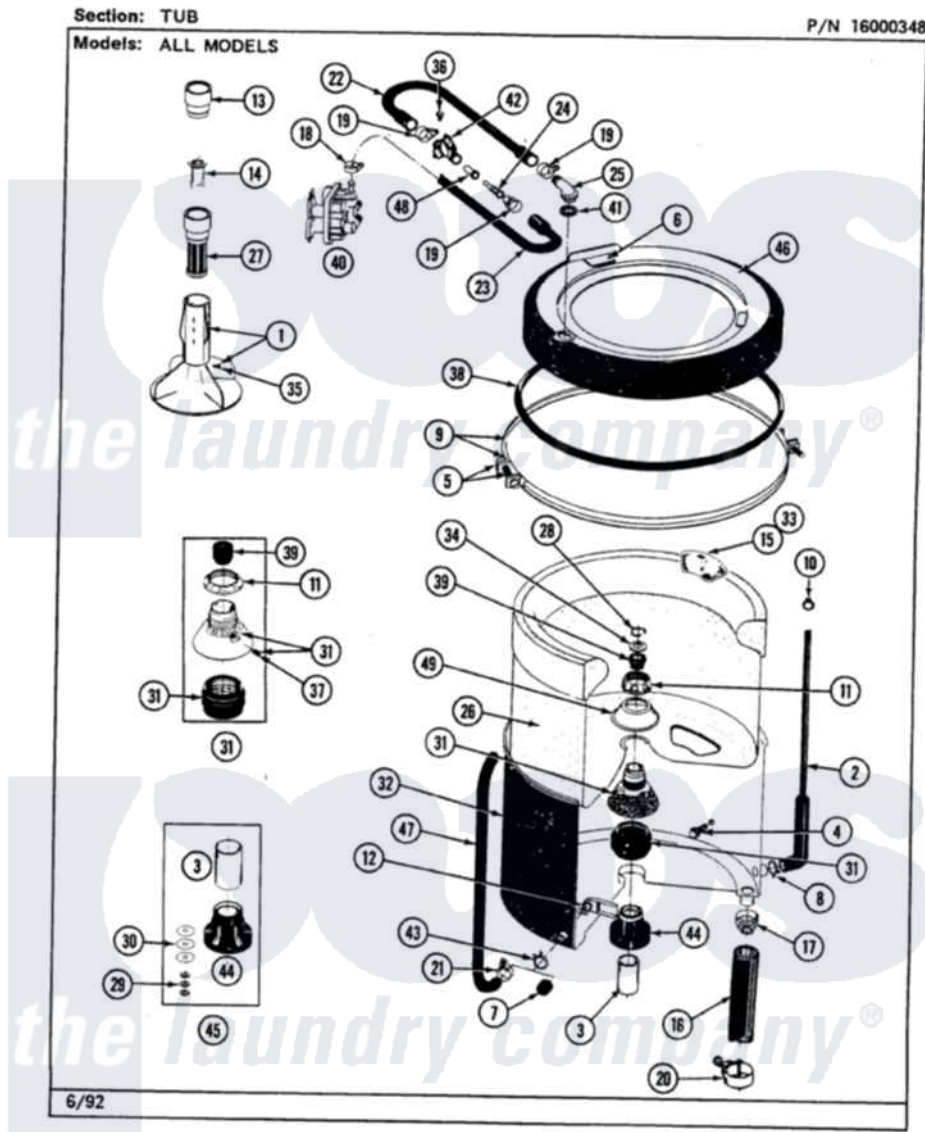

# Maytag LAT8440AAW 07 - TUB

34

Maytag [Residential Maytag LAT8440AAW Washer Parts](#) Parts Diagram 07 - TUB  
Click on the part number to view part

Item	Original Part Number	Replaced By	Status	Part Description
1	<a href="#">207538</a>			Agitator W/Lock Screw
2	212942	<a href="#">22001619</a>		Tube, Water Level Switch
3	<a href="#">211130</a>			Bearing Liner, Tub Bearing
4	205254	<a href="#">W10175938</a>		Bolt
"	200744	<a href="#">W10175939</a>		Bolt
5	<a href="#">205529</a>			Nut And Bolt Kit For Tub Clam
6	<a href="#">215232</a>			Bumper, Unbalance
8	<a href="#">211641</a>			Clamp, 1-1/16"
9	<a href="#">200846</a>			Clamp - Tub Cover
10	410296	<a href="#">596669</a>		Clamp, Manifold
11	211047	<a href="#">6-2110472</a>		Nut- Clamp
12	<a href="#">214434</a>			Spout, Deflector
14	<a href="#">215733</a>			Dispensing Cup
16	<a href="#">Y212989</a>			Hose, Outer Tub To Pump
17	200900	<a href="#">616099</a>		Clamp
18	<a href="#">201575</a>			Clamp, Hose