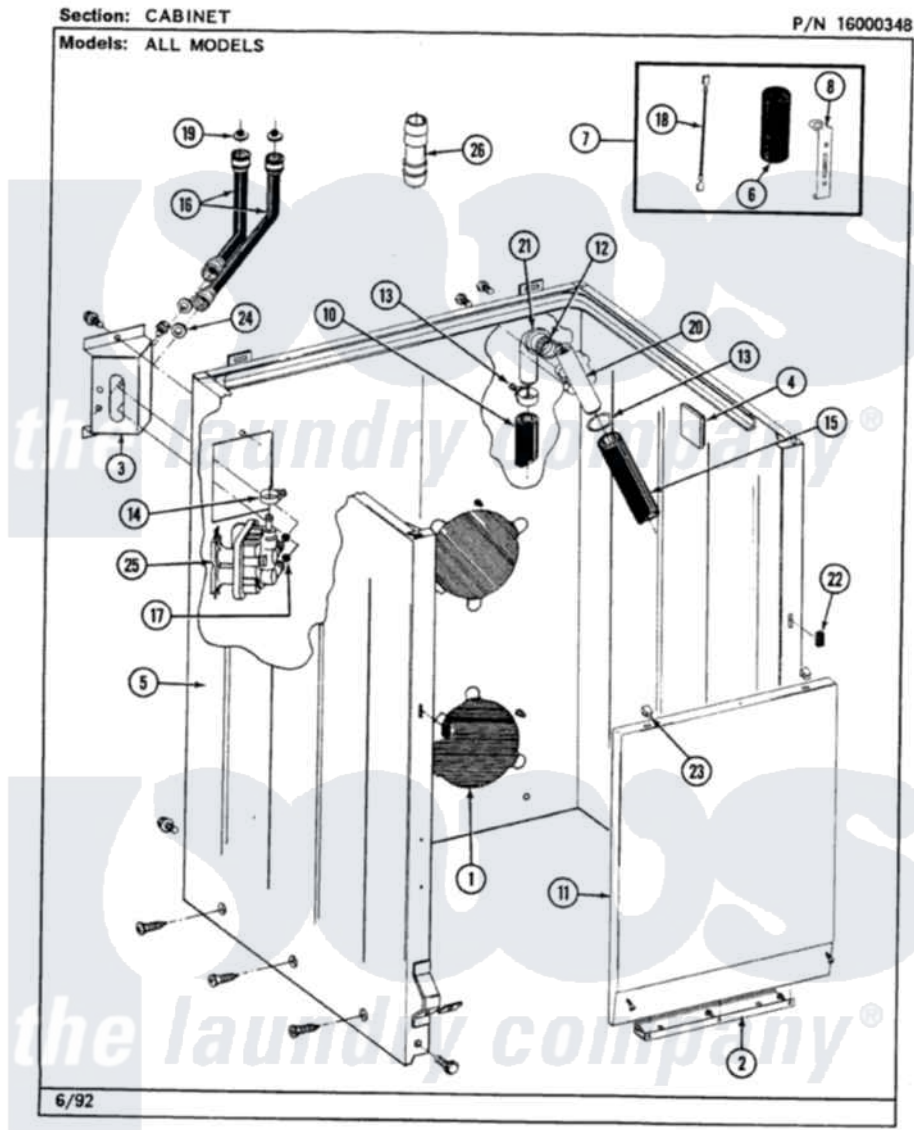

Maytag LAT8440ABL 02 - CABINET

30

Maytag Residential Maytag LAT8440ABL Washer Parts Parts Diagram 02 - CABINET
 Click on the part number to view part

Item	Original Part Number	Replaced By	Status	Part Description
1	211878		Not Available	PLATE, ACCESS
"	211294	90767		Screw, 8A X 3/8 HeX Washer Head Tapping
2	213846			Guard, Belt
"	211294	90767		Screw, 8A X 3/8 HeX Washer Head Tapping
3	212276	W10116760		Screw
"	214812	22002361		Bracket, Water Valve
4	215058			Pad, Cabinet Bumper
5	203319L		Not Available	(ALMOND)
"	204439			Screw And Fstner Assembly
"	213122	27001200		Screw
"	213121	3400111		Screw, 12-14 X 5/8
"	213007			Xfor Cabinet See Cabinet, Back
6	Y200832			Capacitor
7	206103			Capacitor Kit

8	211149		Clip, Capacitor
9	202861	202860	Inlet Hose Assembly
10	216017		Hose, Drain
"	Y059149		(7/8" I.D. CARTON OF 50 FT.)
11	212998L		Not Available FRONT PANEL-ALMOND
12	214765		Gasket, Siphon Break
13	200908	285655	Clamp, Hose
14	201575		Clamp, Hose
15	214767	22001448	Hose, Pump
16	202860		Inlet Hose Assembly
"	200672	76314	Hose, Inlet 6 Ft. Hose With Elbow
17	214337	96160	Screen
18	203237		No. 17 Wire With Terminal
19	200961	12001413	Strainer And Washer Kit
20	206638		Siphon Break
"	Y014874		Screw, Idler Arm And Sleeve
21	Y216016	W10116738	Elbow
22	214376	22002331	Spacer, Front Panel
23	212982	22001650	Fastener, Spring
24	Y013783		Washer, Inlet Hose
25	205613		Water Valve
"	212276	W10116760	Screw
26	Y216015		Coupling, Hose