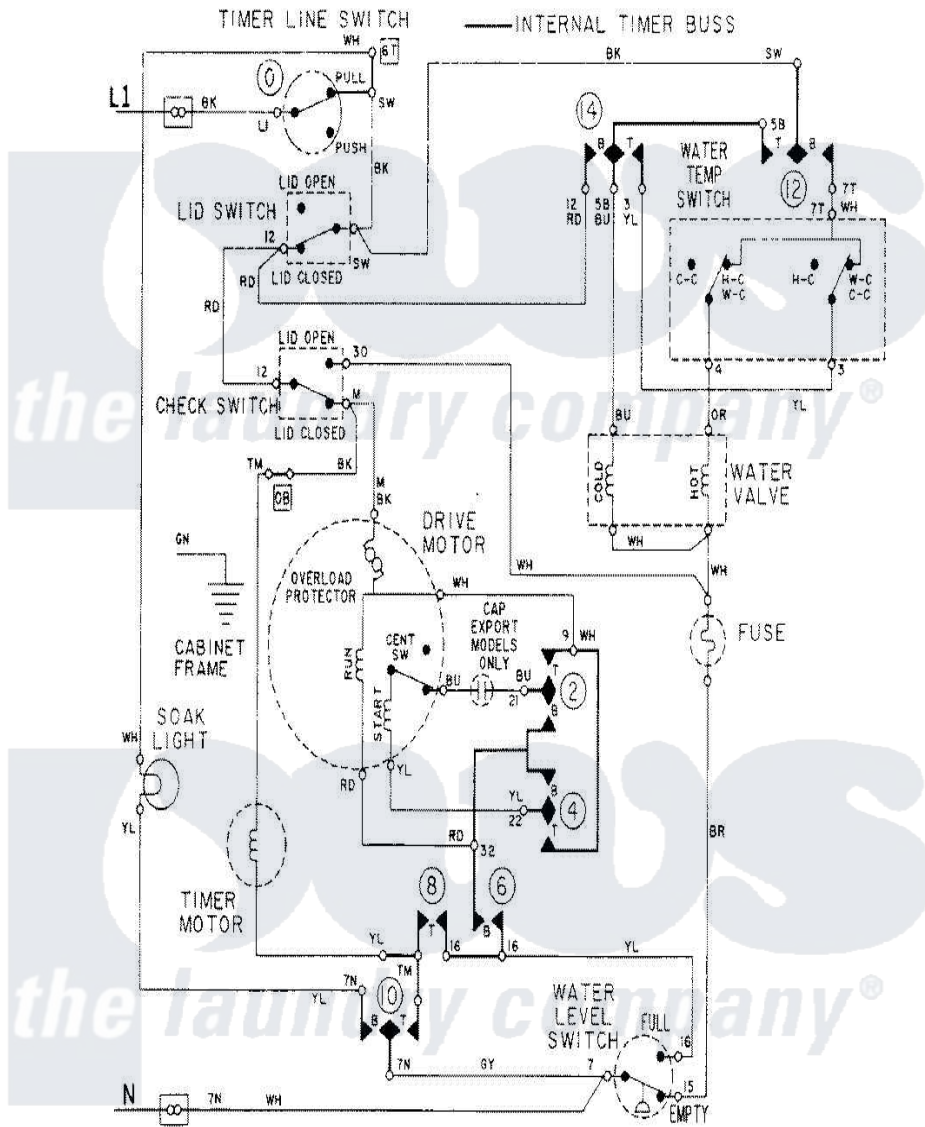

Maytag LAT8504AAE 08 - WIRING INFORMATION

Maytag Residential Maytag LAT8504AAE Washer Parts Parts Diagram 08 - WIRING INFORMATION
 Click on the part number to view part

Item	Original Part Number	Replaced By	Status	Part Description
NI	15001276		Not Available	WIRING INFORMATION