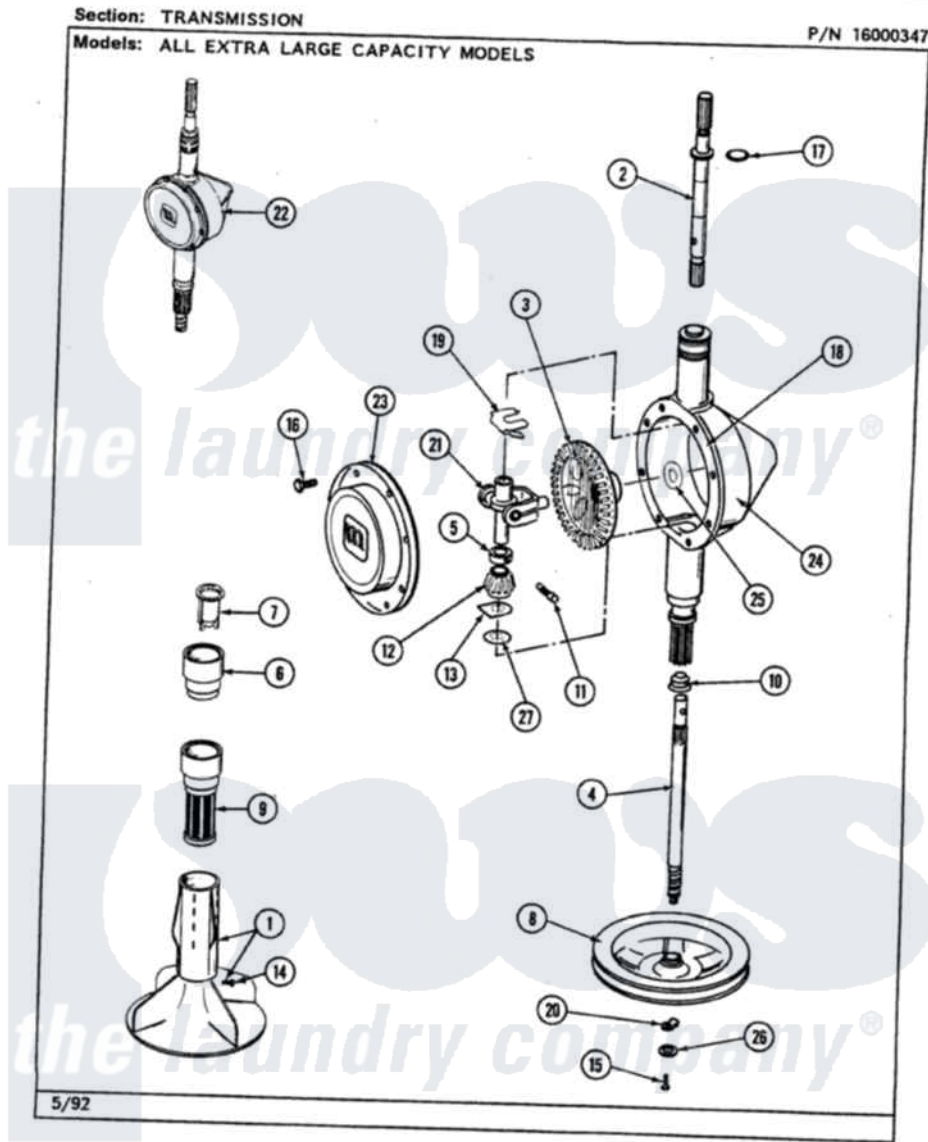

Maytag LAT8600ABW 06 - TRANSMISSION

42

Maytag [Residential Maytag LAT8600ABW Washer Parts](#) Parts Diagram 06 - TRANSMISSION
Click on the part number to view part

Item	Original Part Number	Replaced By	Status	Part Description
1	207228			Agitator W/Lock Screw
2	207153	6-2097820		Kit- Shaft
3	206713	6-2067130		Gear- Beve
4	215410	12001450		Ctr Shaft W/Collar Andkeeper- Dp
5	215415		Not Available	COLLAR, LOWER
7	215733			Dispensing Cup
8	211059	6-2301530		Pulley
9	207426			Lint Filter Deep
10	206602	207843		Lip Seal Repair Kit
11	Y206629			Pin, Collar
12	215401	W10221114		Pinion
13	215395			Plate, Clutch
14	206478		Not Available	SCREW & WASHER FOR AGITATOR
15	211375	681582		Screw
16	215417		Not Available	SCREW, TRANSMISSION

17	210690		COVER
18	Y058700	675652	Seal, Rubber
19	215581		Adhesive
20	211089		Spring, Agitator Shaft
21	206685	6-2066850	Lug, Stop Pulley
22	206707	6-2097750	Yoke
23	206628		Trans Dee
24	206624	6-2097750	Cover, Transmission
25	215394		Trans Dee
26	211090	22003555	Washer, Bevel Gear
27	211483	6-2114830	Washer, Stop Lug
			Washer- SP