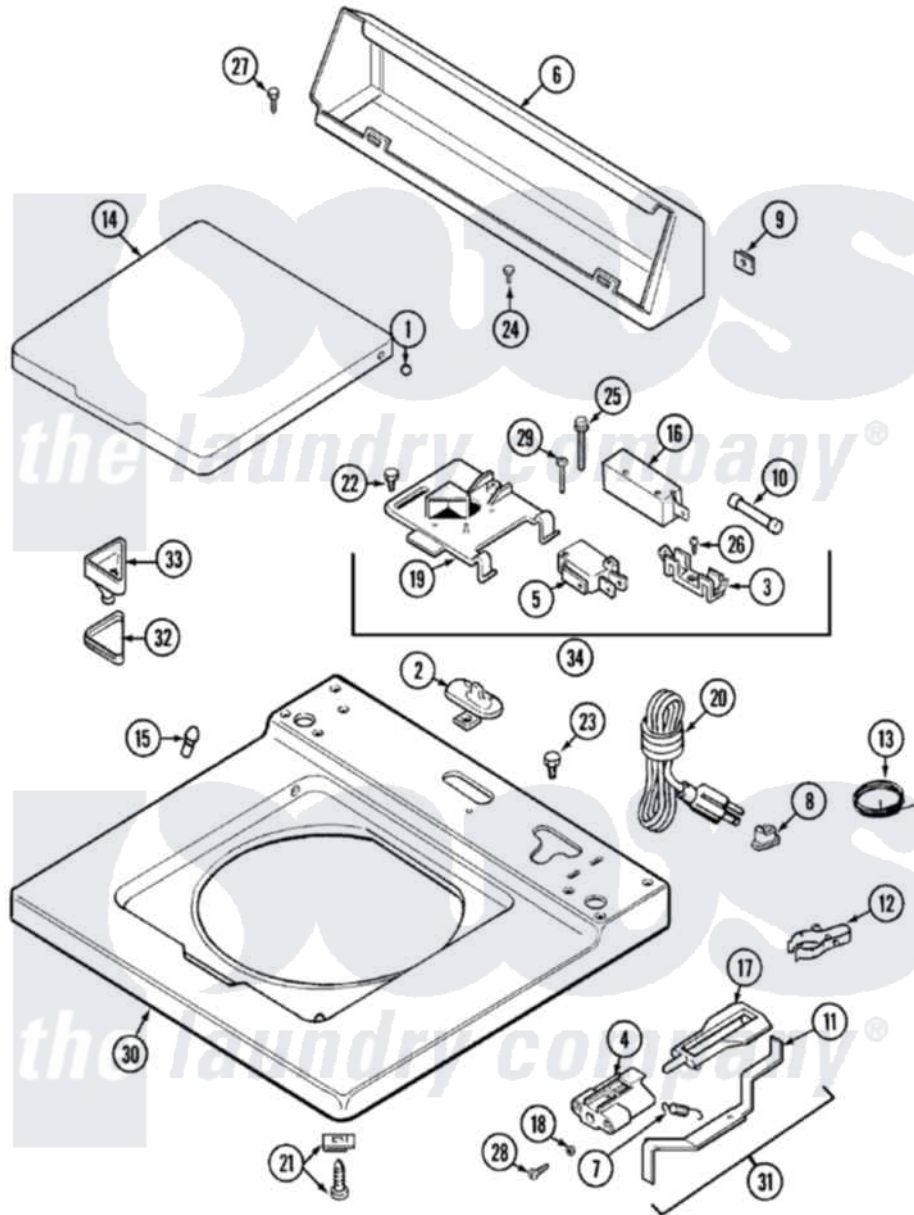

Maytag LAT8604AAE 05 - TOP

Maytag [Residential Maytag LAT8604AAE Washer Parts](#) Parts Diagram 05 - TOP
 Click on the part number to view part

Item	Original Part Number	Replaced By	Status	Part Description
1	211726			Hinge, Ball Lid
2	207159	489355		Screw, 8 X 1/2
"	22001298			Cap, Top Cover
3	207167			Block, Fuse
4	216256		Not Available	BRACKET, UNBALANCE
5	207166			Switch, Check
6	205635			Console
7	213720			Spring, Lid Switch
8	211881			Grommet, Cord Part Not Used-Gas Models Only
9	215075			Fastener, Control Panel To Console
10	207168	22001682		Switch Assembly, Lid W/4amp Fuse
11	22001136			Lever, Unbalance
12	301548			Clamp, Ground Wire
13	311155			Ground Wire And Clamp

14	22001028	22001893	Lid
"	22001206	22001893	Lid
15	212716		Bumper, Lid
16	205415	279347	Switch-Lid
17	216255		Plunger, Lid Switch
18	211500		Washer, Bracket To Top Cover
19	Y215699	22001678	Bracket, Switch And Fuse
20	208194	22003062	Cord, Power
21	204445		Screw And Fastener Assembly
22	207159	489355	Screw, 8 X 1/2
23	315483	3370225	Screw
24	216423	3370225	Screw
25	213501		Screw, No.6-20 X 1-1/8 Inch
26	Y311711		Screw, Fuse Block
27	Y313559		Screw
28	910182	25-7809	Screw, No.6-20 1/2 Flthd Torx
29	22001352		Screw, Check Switch
30	22001119		Top, Main
31	22001311		Unbalance Lever Assembly
32	215374	Not Available	GASKET FOR BLEACH CUP
33	22001202	22001006	Cup, Bleach
34	207176	22001682	Switch Assembly, Lid W/4amp Fuse