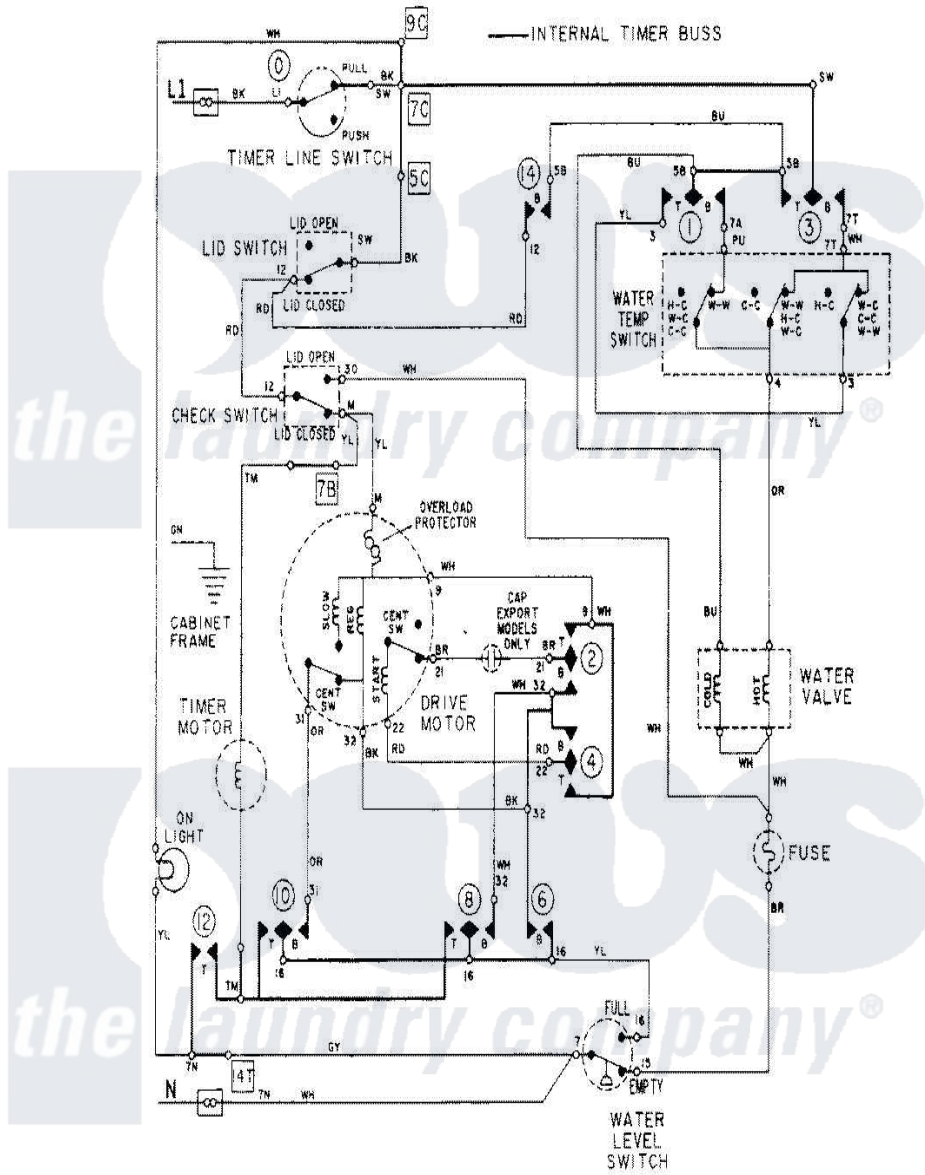

Maytag LAT8604AAE 08 - WIRING INFORMATION

Maytag Residential Maytag LAT8604AAE Washer Parts Parts Diagram 08 - WIRING INFORMATION
 Click on the part number to view part

Item	Original Part Number	Replaced By	Status	Part Description
NI	15001277		Not Available	WIRING INFORMATION