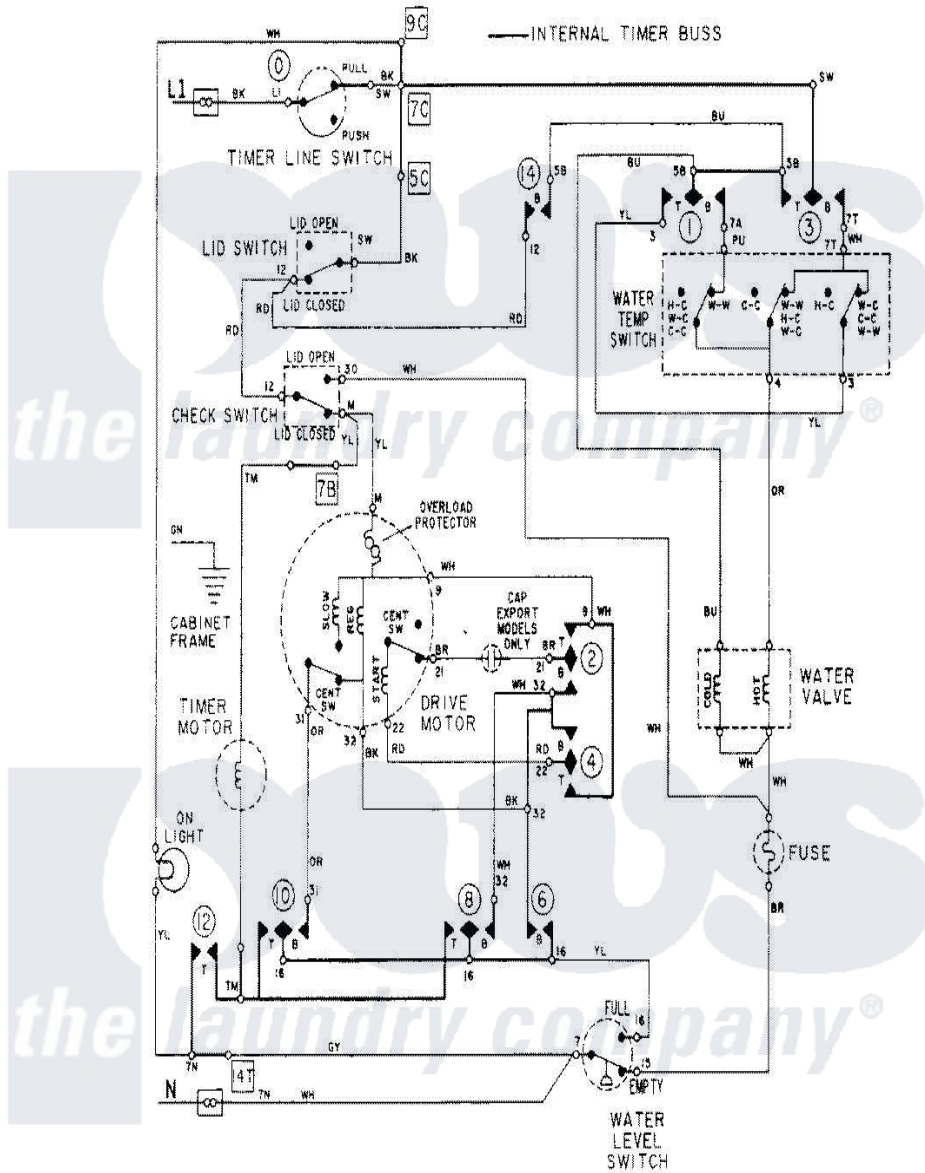

# Maytag LAT8604AAM 08 - WIRING INFORMATION

Maytag [Residential Maytag LAT8604AAM Washer Parts](#) Parts Diagram 08 - WIRING INFORMATION  
 Click on the part number to view part

Item	Original Part Number	Replaced By	Status	Part Description
NI	15001277		Not Available	WIRING INFORMATION