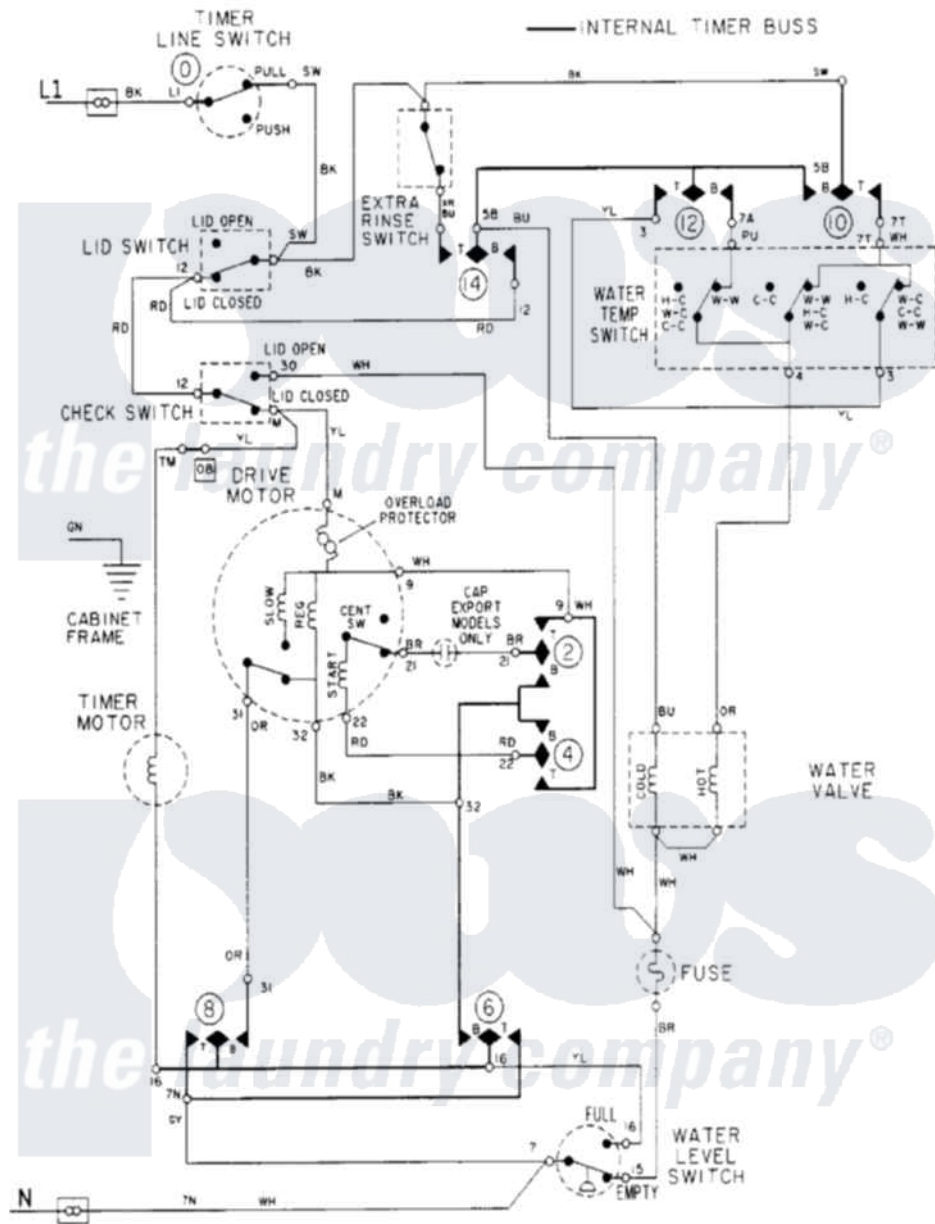

Maytag LAT8606AAM 08 - WIRING INFORMATION

Maytag Residential Maytag LAT8606AAM Washer Parts Parts Diagram 08 - WIRING INFORMATION
 Click on the part number to view part

Item	Original Part Number	Replaced By	Status	Part Description
NI	15001925		Not Available	WIRING INFORMATION