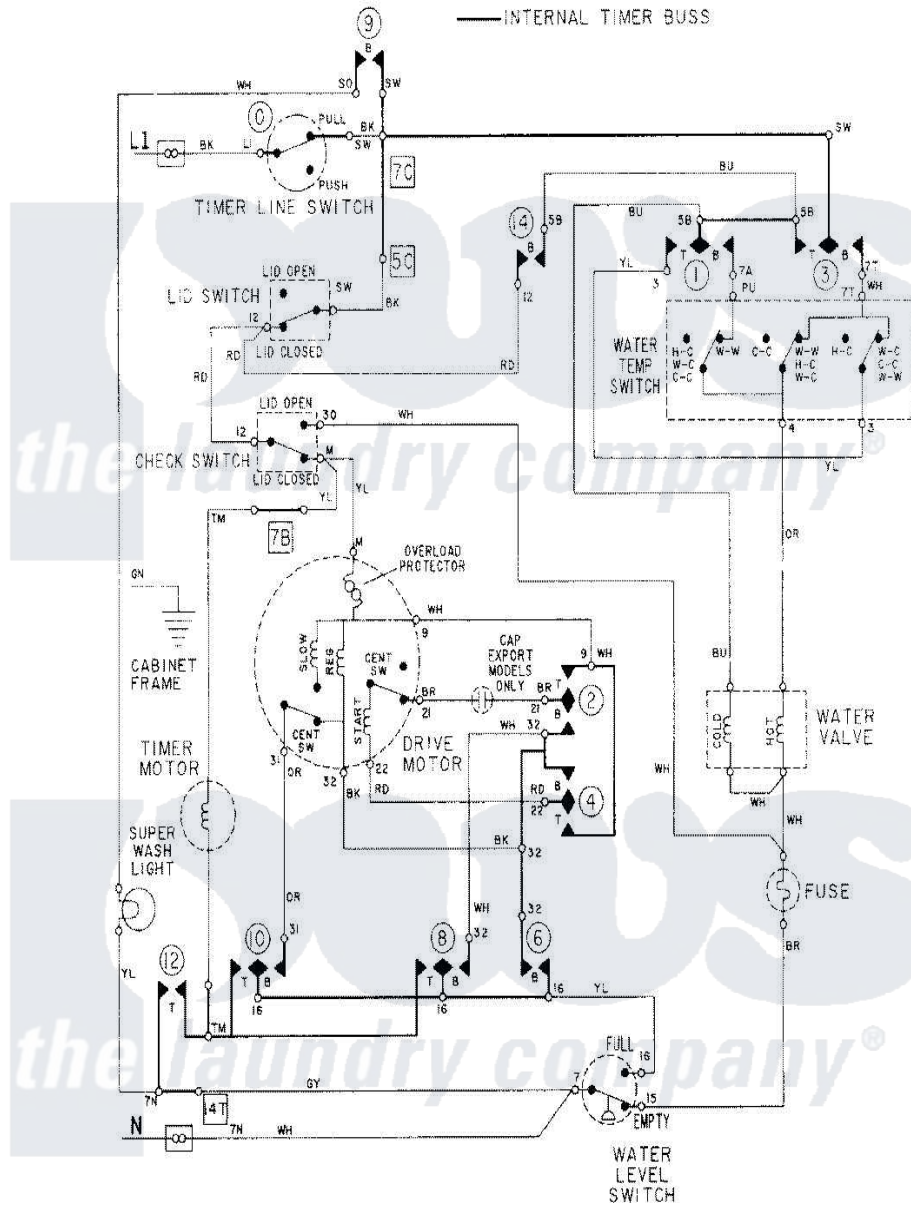

# Maytag LAT8614AAL 08 - WIRING INFORMATION

Maytag Residential Maytag LAT8614AAL Washer Parts Parts Diagram 08 - WIRING INFORMATION  
 Click on the part number to view part

Item	Original Part Number	Replaced By	Status	Part Description
NI	15001279		Not Available	WIRING INFORMATION