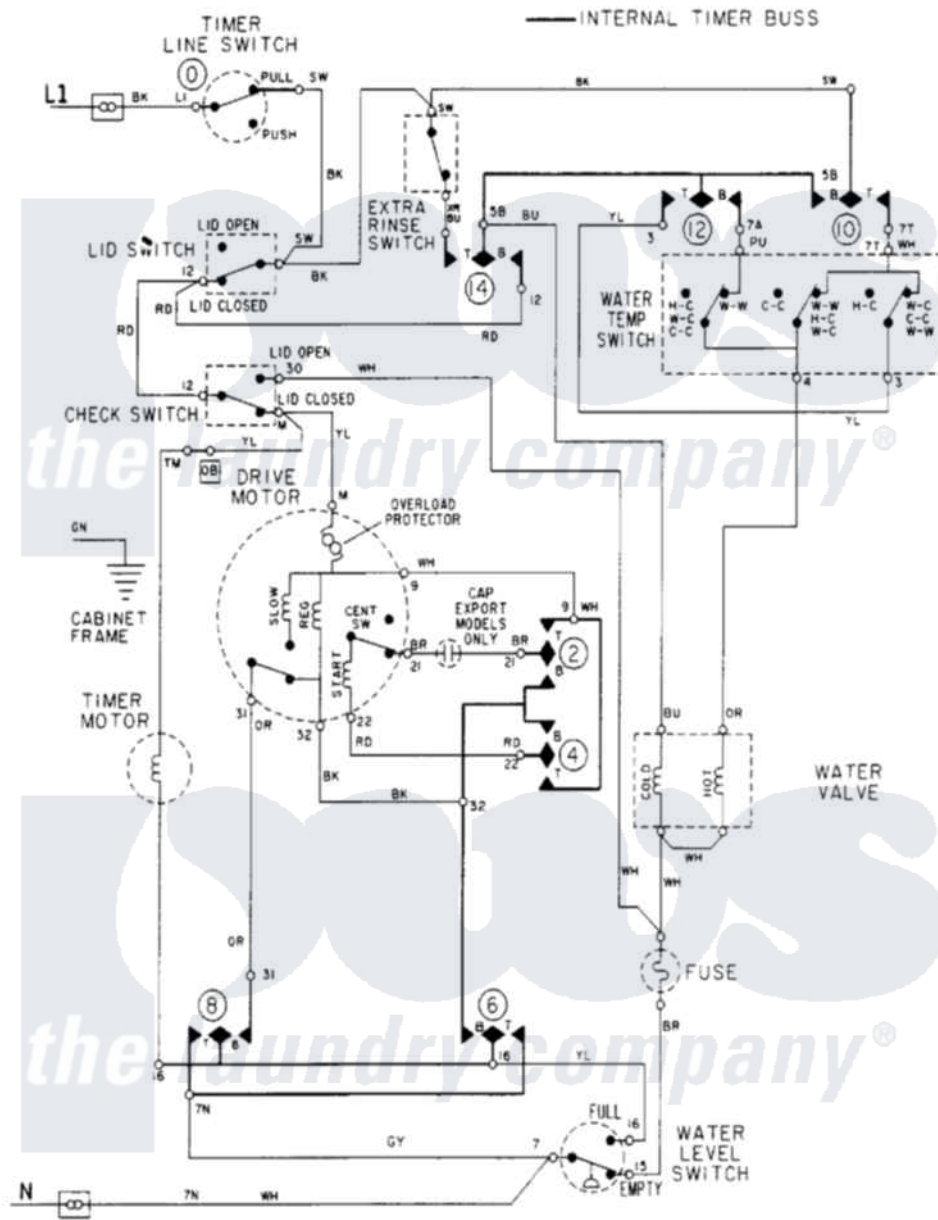

Maytag LAT8616AAM 08 - WIRING INFORMATION

Maytag [Residential Maytag LAT8616AAM Washer Parts](#) Parts Diagram 08 - WIRING INFORMATION
 Click on the part number to view part

Item	Original Part Number	Replaced By	Status	Part Description
NI	15002100		Not Available	WIRING INFORMATION
"	15001926		Not Available	WIRING INFORMATION