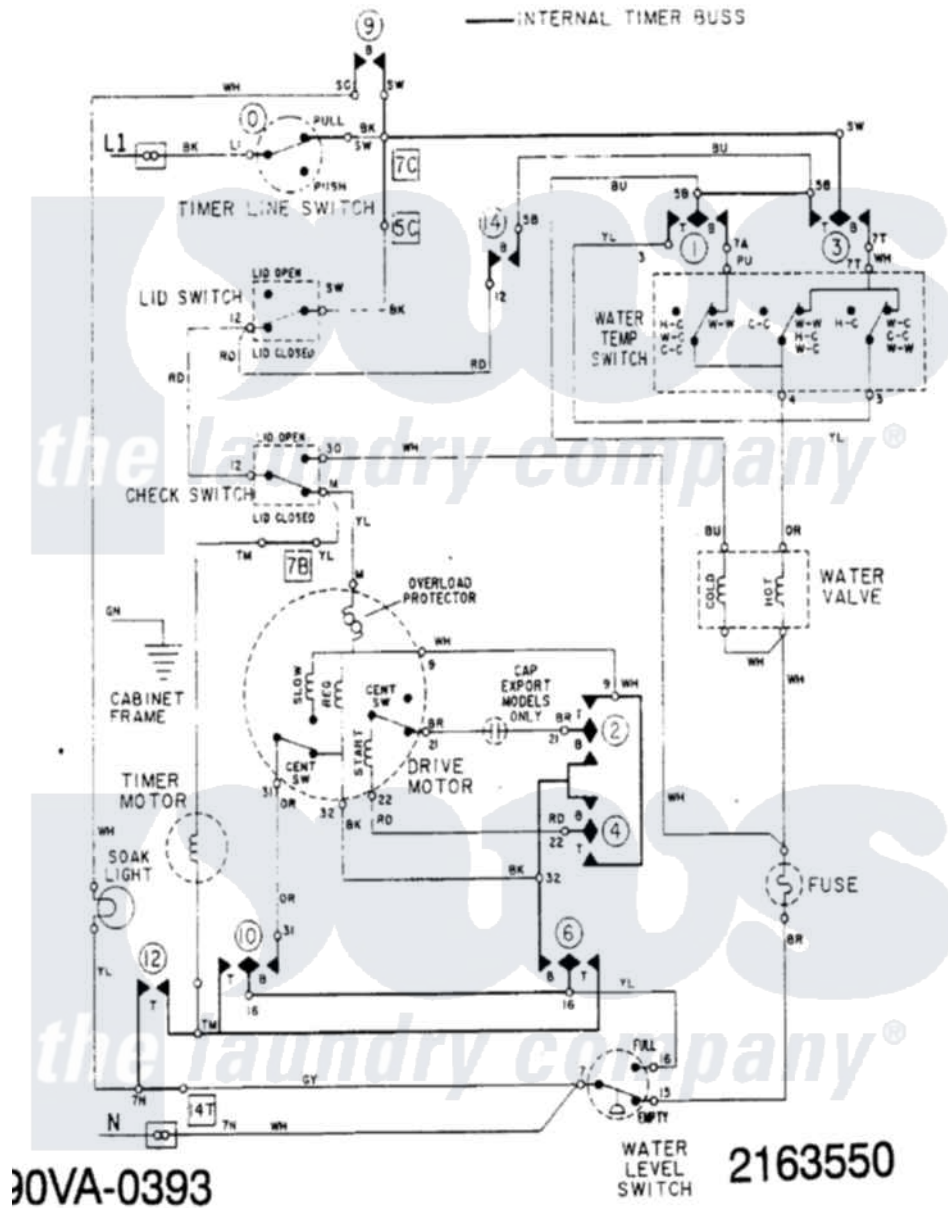

Maytag LAT8704AAL 08 - WIRING INFORMATION

Maytag Residential Maytag LAT8704AAL Washer Parts Parts Diagram 08 - WIRING INFORMATION
 Click on the part number to view part

Item	Original Part Number	Replaced By	Status	Part Description
NI	15001003		Not Available	WIRING INFORMATION