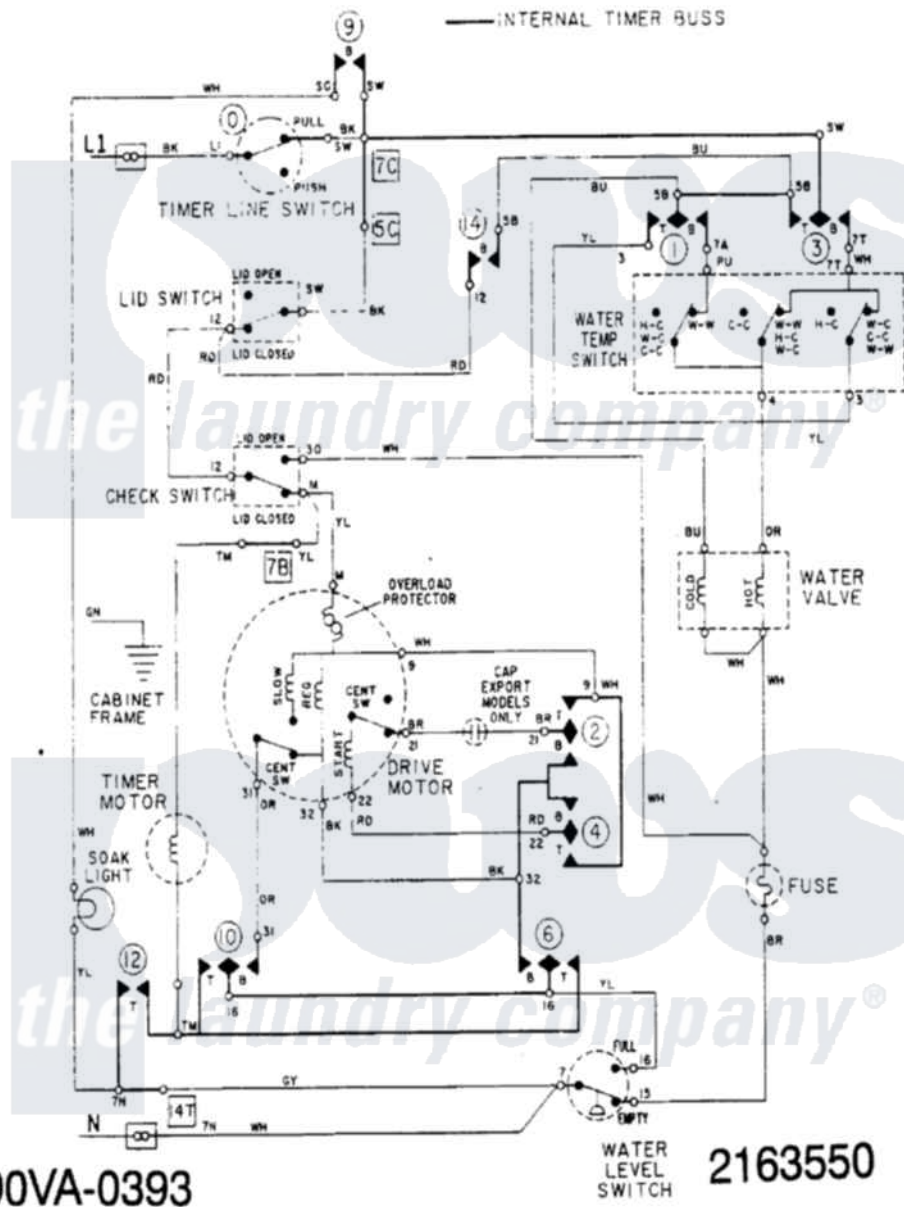

Maytag LAT8704AAM 08 - WIRING INFORMATION (LAT8704AAM & LAT4914)

Maytag Residential Maytag LAT8704AAM Washer Parts Parts Diagram 08 - WIRING INFORMATION (LAT8704AAM & LAT4914)  
 Click on the part number to view part

Item	Original Part Number	Replaced By	Status	Part Description
NI	15001003		Not Available	WIRING INFORMATION

the laundry company®