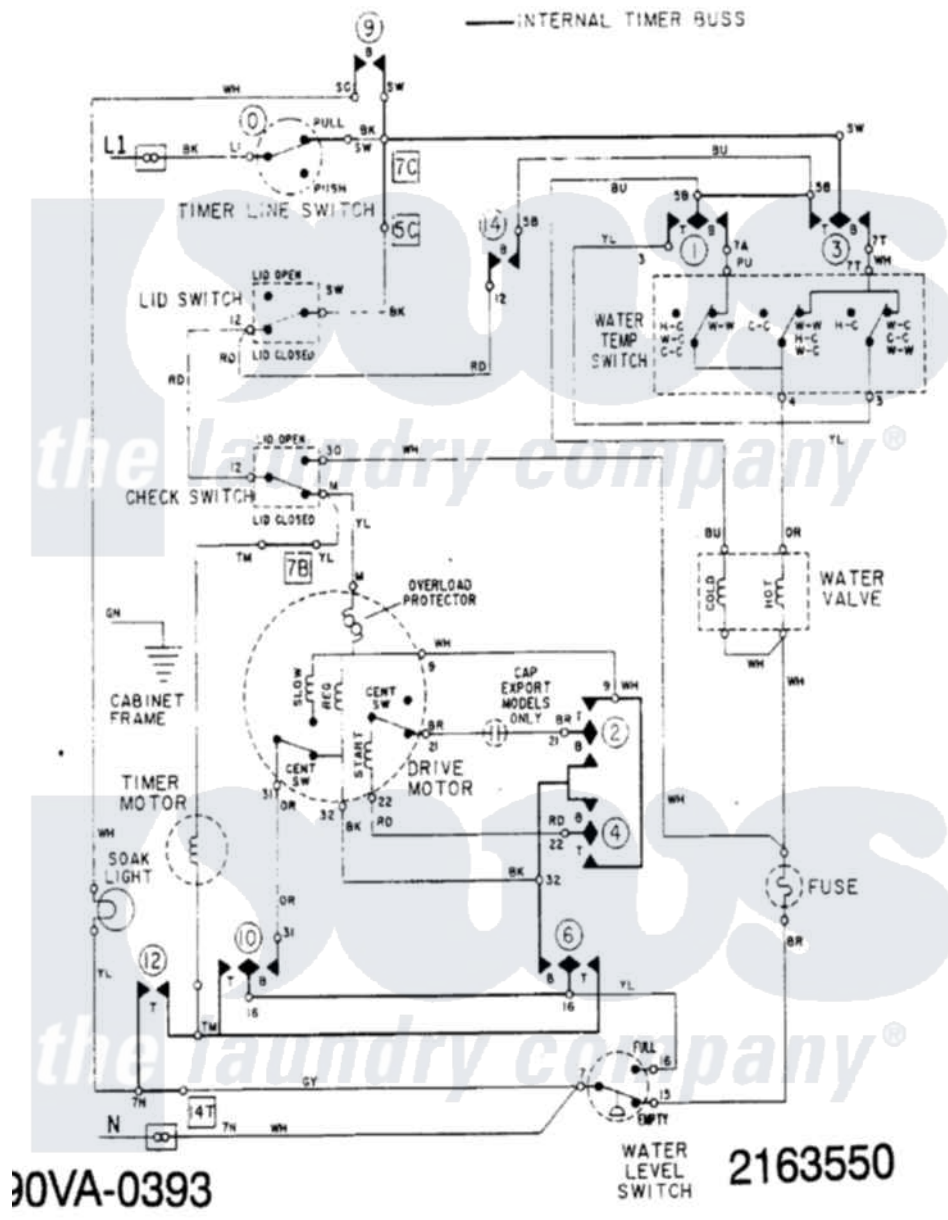

Maytag LAT8705AAE 08 - WIRING INFORMATION

Maytag [Residential Maytag LAT8705AAE Washer Parts](#) Parts Diagram 08 - WIRING INFORMATION
 Click on the part number to view part

Item	Original Part Number	Replaced By	Status	Part Description
NI	15001003		Not Available	WIRING INFORMATION