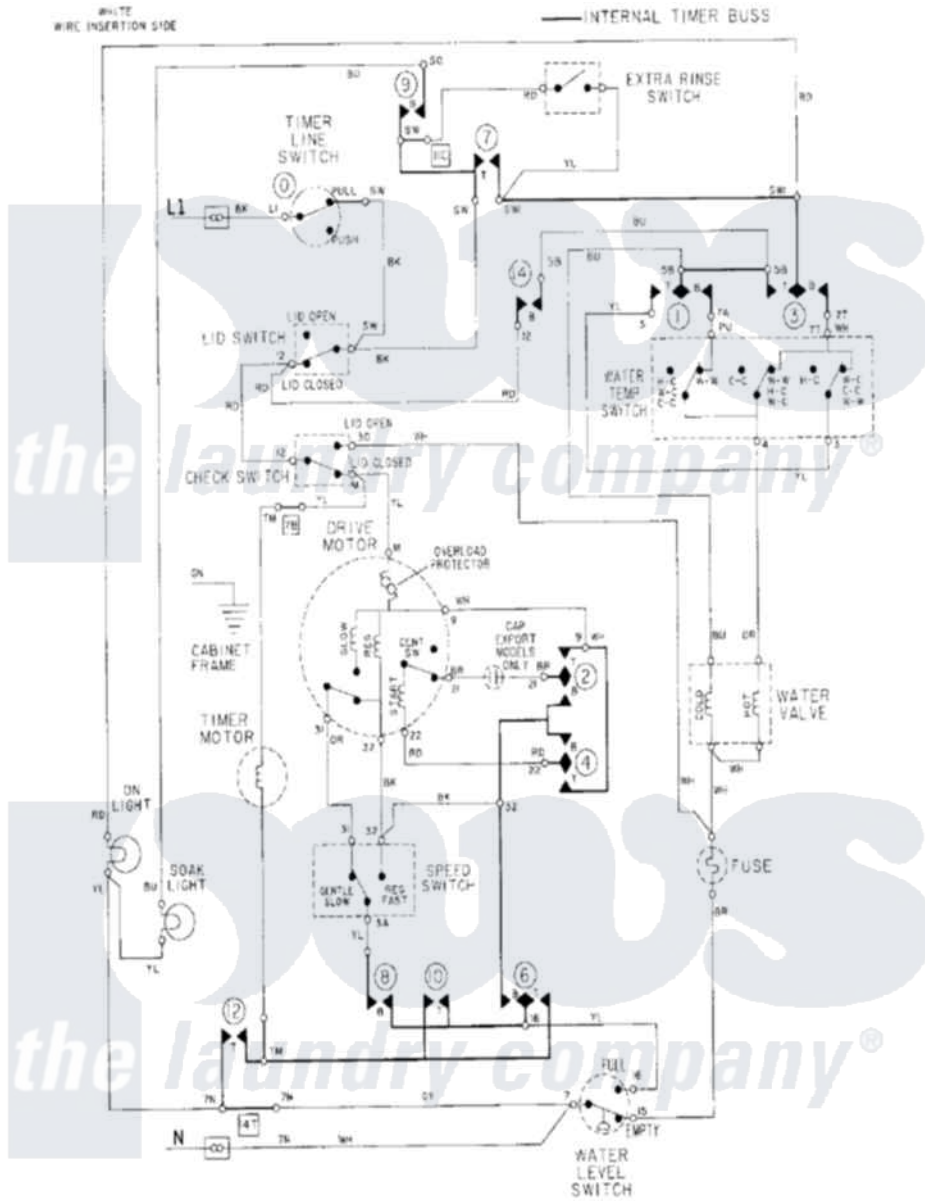

Maytag LAT8804AAL 08 - WIRING INFORMATION

Maytag Residential Maytag LAT8804AAL Washer Parts Parts Diagram 08 - WIRING INFORMATION
 Click on the part number to view part

Item	Original Part Number	Replaced By	Status	Part Description
NI	15001086		Not Available	WIRING INFORMATION