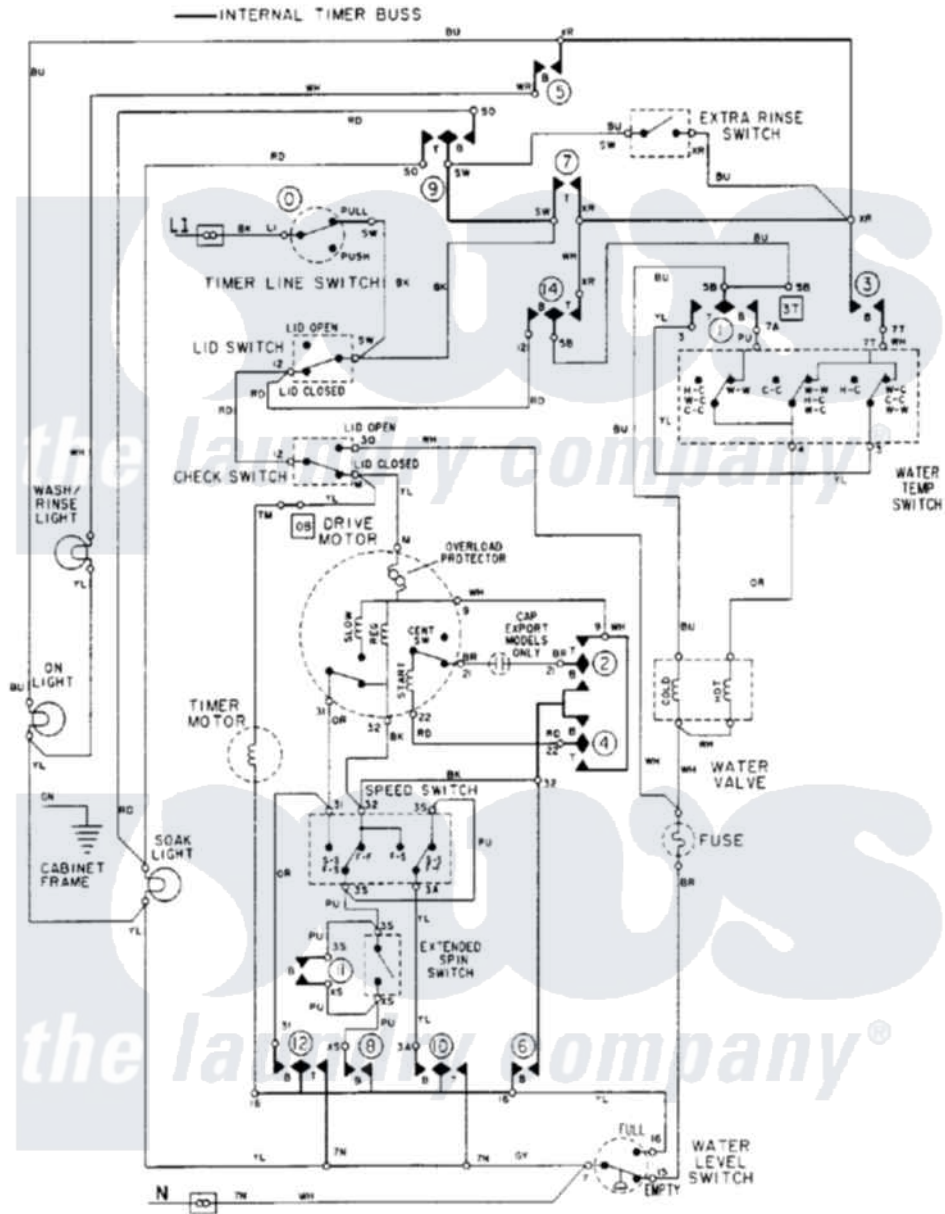

Maytag LAT8816AAE 08 - WIRING INFORMATION

Maytag Residential Maytag LAT8816AAE Washer Parts Parts Diagram 08 - WIRING INFORMATION
 Click on the part number to view part

Item	Original Part Number	Replaced By	Status	Part Description
NI	15002101		Not Available	WIRING INFORMATION
"	15001927		Not Available	WIRING INFORMATION