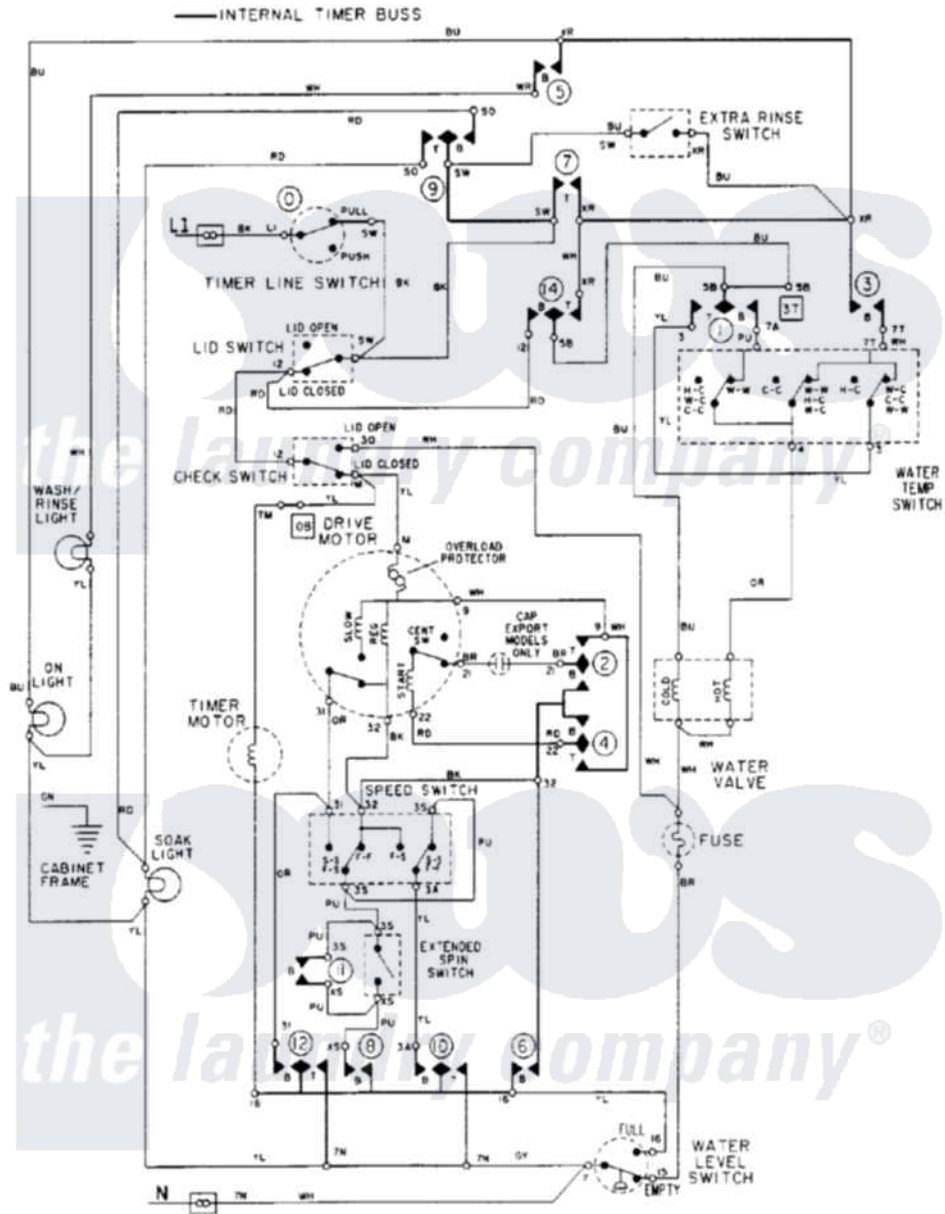

# Maytag LAT8816AAM 08 - WIRING INFORMATION

Maytag Residential Maytag LAT8816AAM Washer Parts Parts Diagram 08 - WIRING INFORMATION  
 Click on the part number to view part

Item	Original Part Number	Replaced By	Status	Part Description
NI	15002101		Not Available	WIRING INFORMATION
"	15001927		Not Available	WIRING INFORMATION