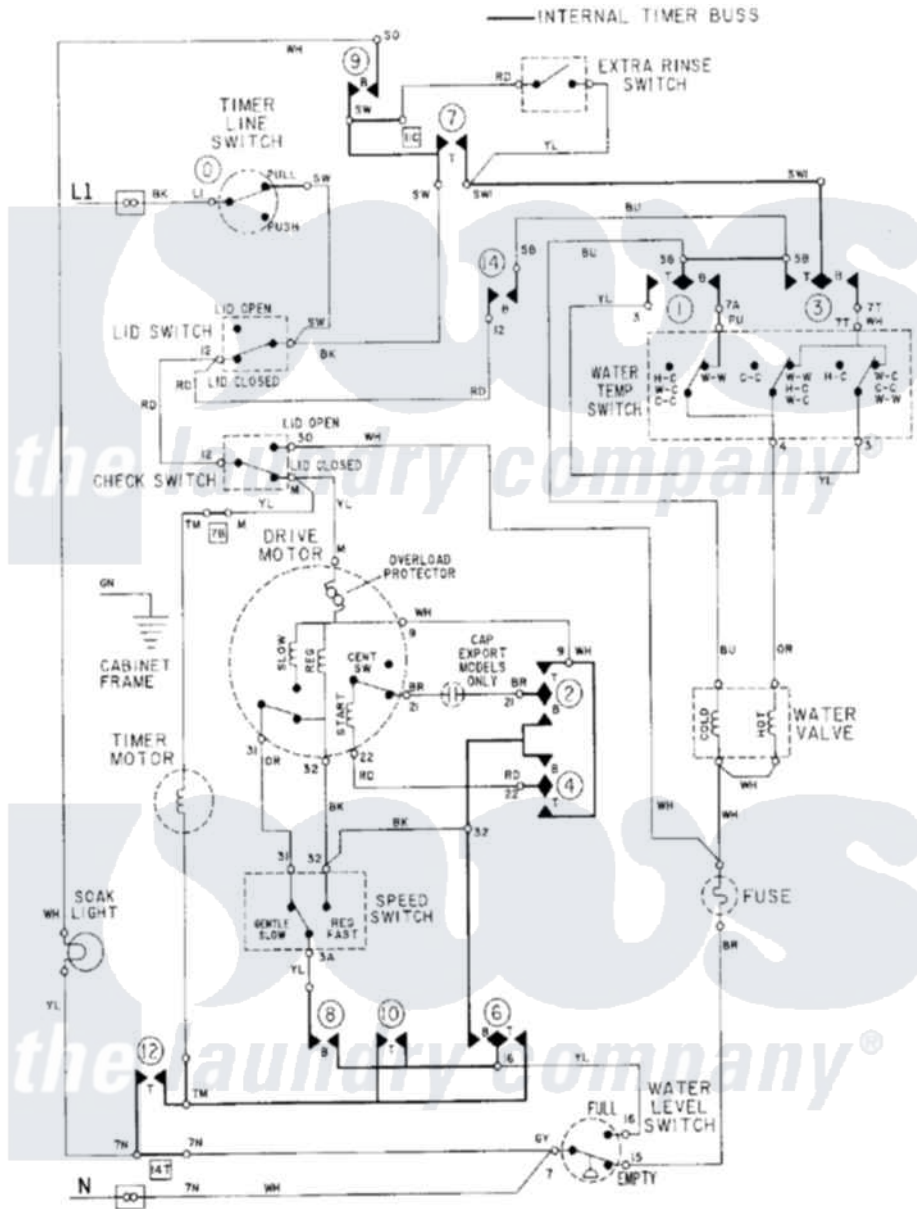

# Maytag LAT8824AAE 08 - WIRING INFORMATION

Maytag Residential Maytag LAT8824AAE Washer Parts Parts Diagram 08 - WIRING INFORMATION  
 Click on the part number to view part

Item	Original Part Number	Replaced By	Status	Part Description
NI	15001284		Not Available	WIRING INFORMATION