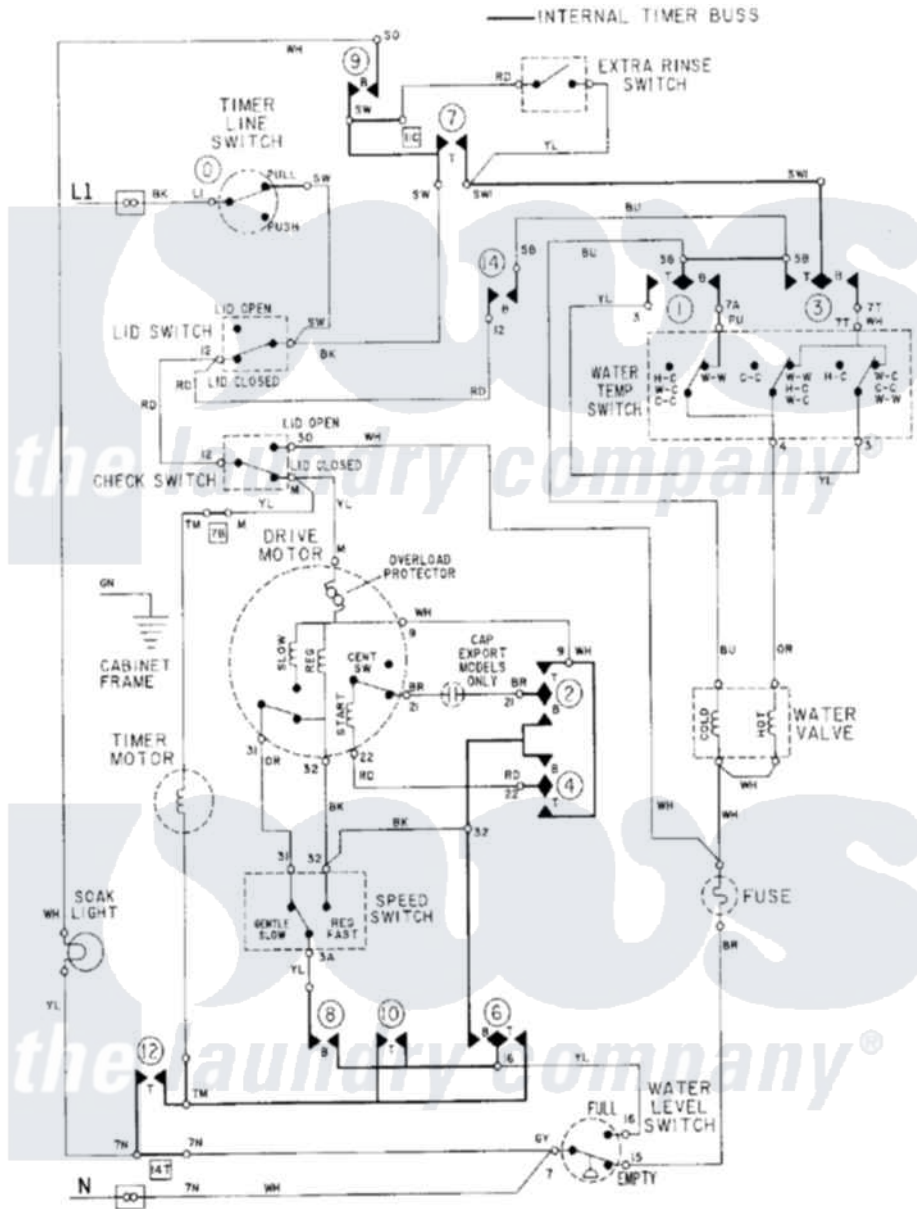

Maytag LAT8824ABE 08 - WIRING INFORMATION

Maytag Residential Maytag LAT8824ABE Washer Parts Parts Diagram 08 - WIRING INFORMATION
 Click on the part number to view part

Item	Original Part Number	Replaced By	Status	Part Description
NI	15001284		Not Available	WIRING INFORMATION