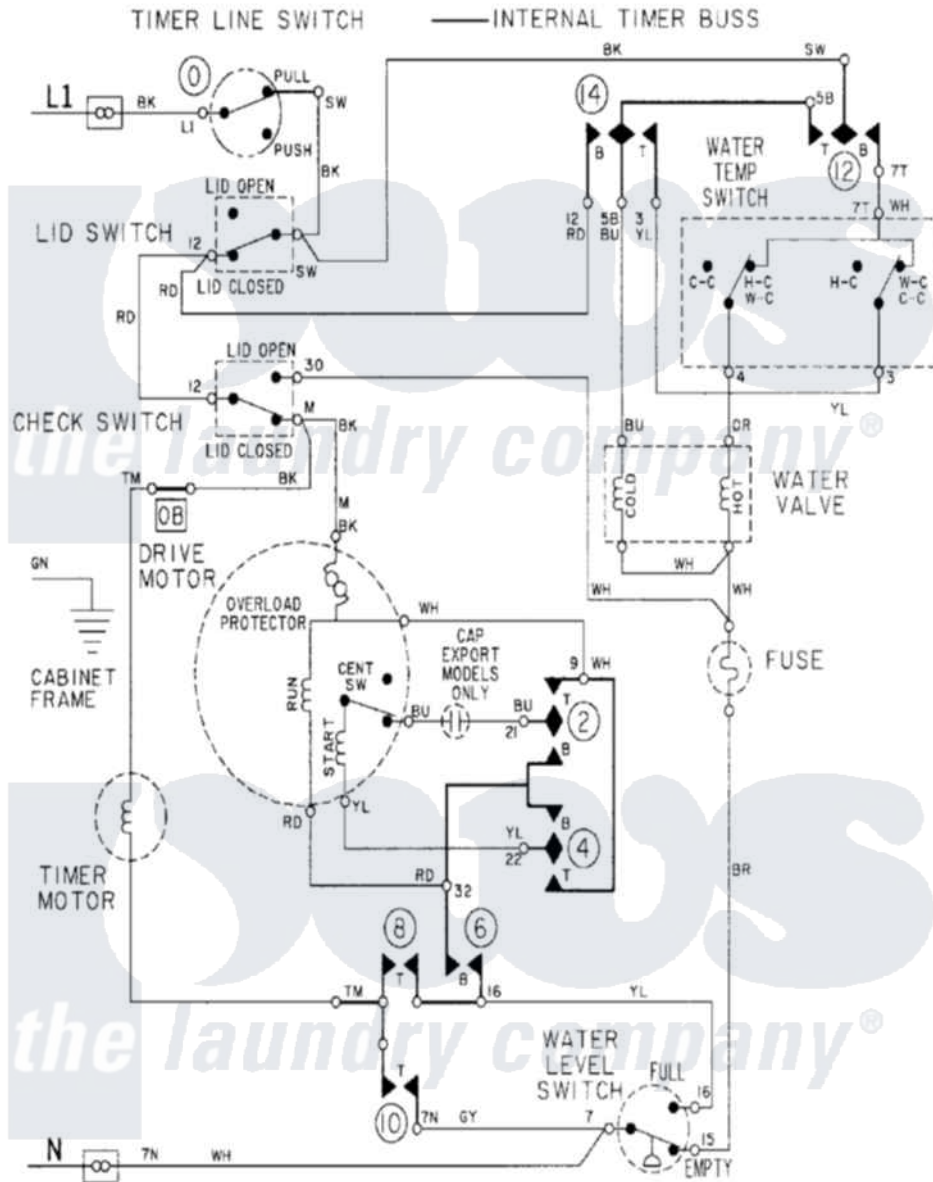

Maytag LAT9304AAE 08 - WIRING INFORMATION

Maytag Residential Maytag LAT9304AAE Washer Parts Parts Diagram 08 - WIRING INFORMATION
 Click on the part number to view part

Item	Original Part Number	Replaced By	Status	Part Description
NI	15001005		Not Available	WIRING INFORMATION