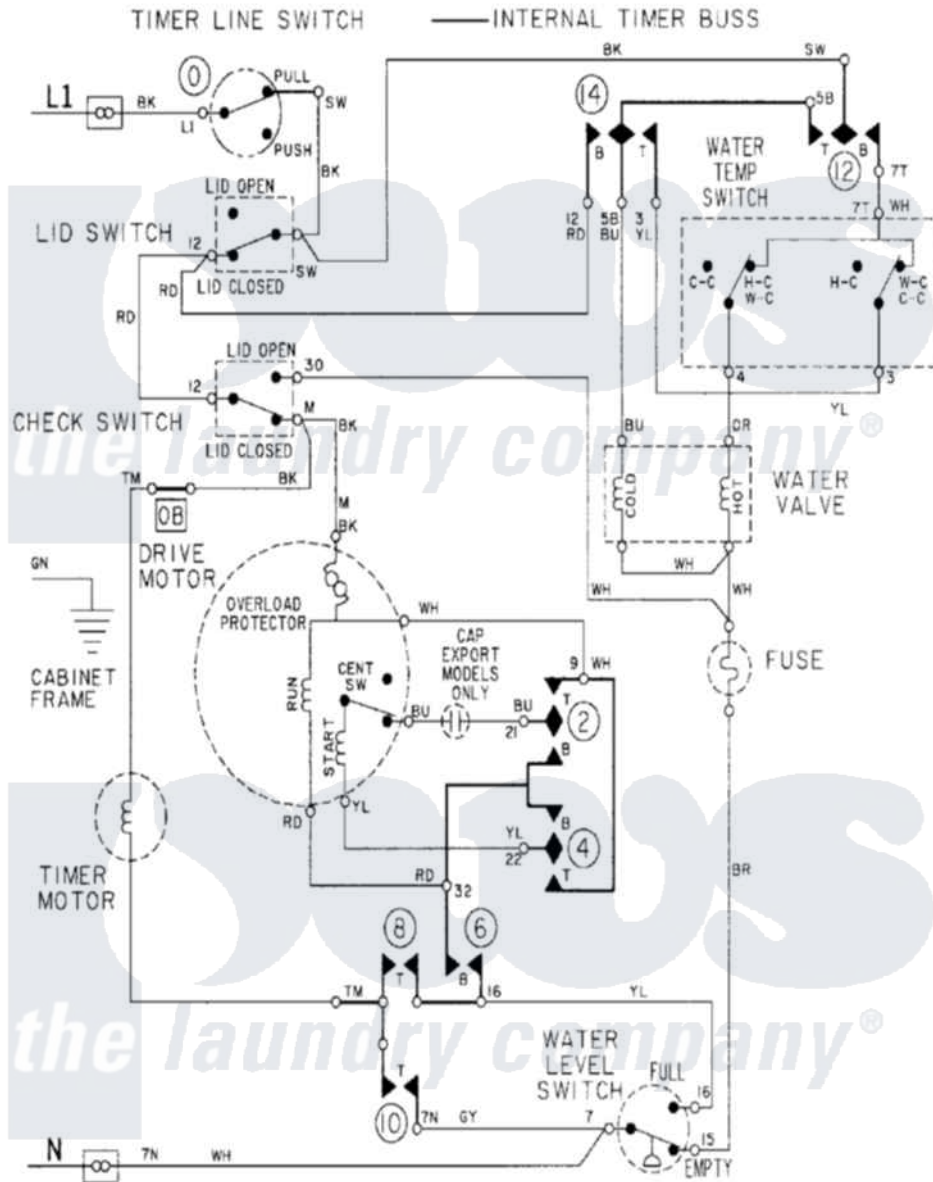

# Maytag LAT9304AGM 08 - WIRING INFORMATION (LAT9304AGM)

Maytag Residential Maytag LAT9304AGM Washer Parts Parts Diagram 08 - WIRING INFORMATION (LAT9304AGM)

[Click on the part number to view part](#)

Item	Original Part Number	Replaced By	Status	Part Description
NI	15001005		Not Available	WIRING INFORMATION